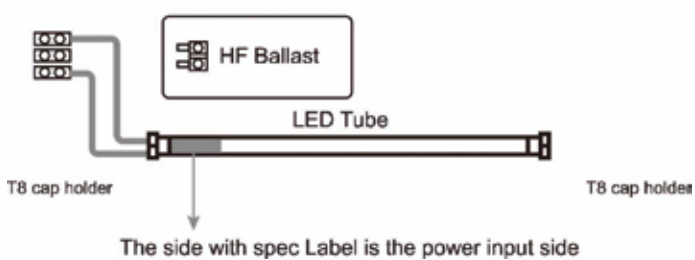

PREMIUM TUBE LED T8 / 1198MM / 240V
G13 / 40.000h / 160° / Ra80 / COS PHI 0.9
High output lamp on the top to replace T8
Installation see below

PAT804830	18W / 3000K / 2023lm / 113lm/W	€ 62,80
PAT804840	18W / 4000K / 2250lm / 125lm/W	€ 62,80
PAT804865	18W / 6500K / 2250lm / 125lm/W	€ 62,80
PC-1200	Pink cover for meat	€ 13,20

STANDARD TUBE LED T8 / 1198MM / 240V
G13 / 40.000h / 160° / Ra80 / COS PHI 0.9
Standard led lamp for replacement in the shelves
Installation see below

SAT804830	18W / 3000K / 1800lm / 100lm/W	€ 52,55
SAT804840	18W / 4000K / 2000lm / 110lm/W	€ 52,55
SAT804865	18W / 6500K / 2000lm / 110lm/W	€ 52,55
PC-1200	Pink cover for meat	€ 13,20