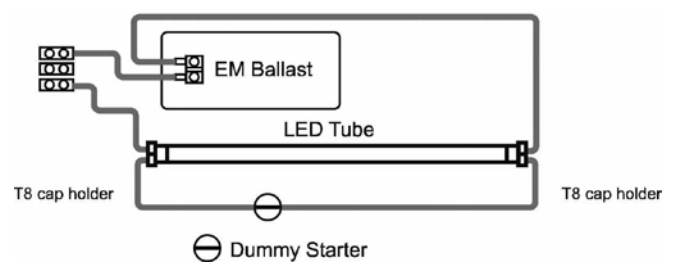

PREMIUM TUBE LED T8 / 1198MM / 240V
G13 / 40.000h / 160° / Ra80 / COS PHI 0.9
High output lamp on the top to replace T8
Installation see below

PAT804830	18W / 3000K / 2023lm / 113lm/W	€ 62,80
PAT804840	18W / 4000K / 2250lm / 125lm/W	€ 62,80
PAT804865	18W / 6500K / 2250lm / 125lm/W	€ 62,80
PC-1200	Pink cover for meat	€ 13,20

STANDARD TUBE LED T8 / 1198MM / 240V
G13 / 40.000h / 160° / Ra80 / COS PHI 0.9
Standard led lamp for replacement in the shelves
Installation see below

SAT804830	18W / 3000K / 1800lm / 100lm/W	€ 52,55
SAT804840	18W / 4000K / 2000lm / 110lm/W	€ 52,55
SAT804865	18W / 6500K / 2000lm / 110lm/W	€ 52,55
PC-1200	Pink cover for meat	€ 13,20