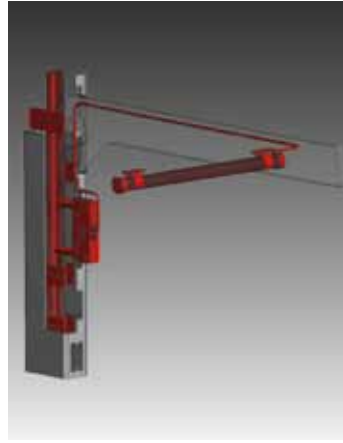

350
128

SPS SHELF POWER SYSTEM

SPS INVISIBLE SHELF POWER SYSTEM 24V / 96W MAX

Track can be shortened, brackets for profile included

218 010 111 01	Power track 1600mm for 30x 60 x 2,5mm	€ 98,90
218 010 112 01	Power track 2400mm for 30x 60 x 2,5mm	€ 135,25
218 010 121 01	Power track 1600mm for 30x 80 x 2,5mm	€ 102,65
218 010 122 01	Power track 2400mm for 30x 80 x 2,5mm	€ 139,70
615 000 508 01	Adaptor grid 25 Tego with two 24V sockets	€ 21,75
615 000 508 11	Adaptor grid 50 Tego with two 24V sockets	€ 21,75
215 360 125 00	Supply cable SPS 2500mm max 96W	€ 7,15