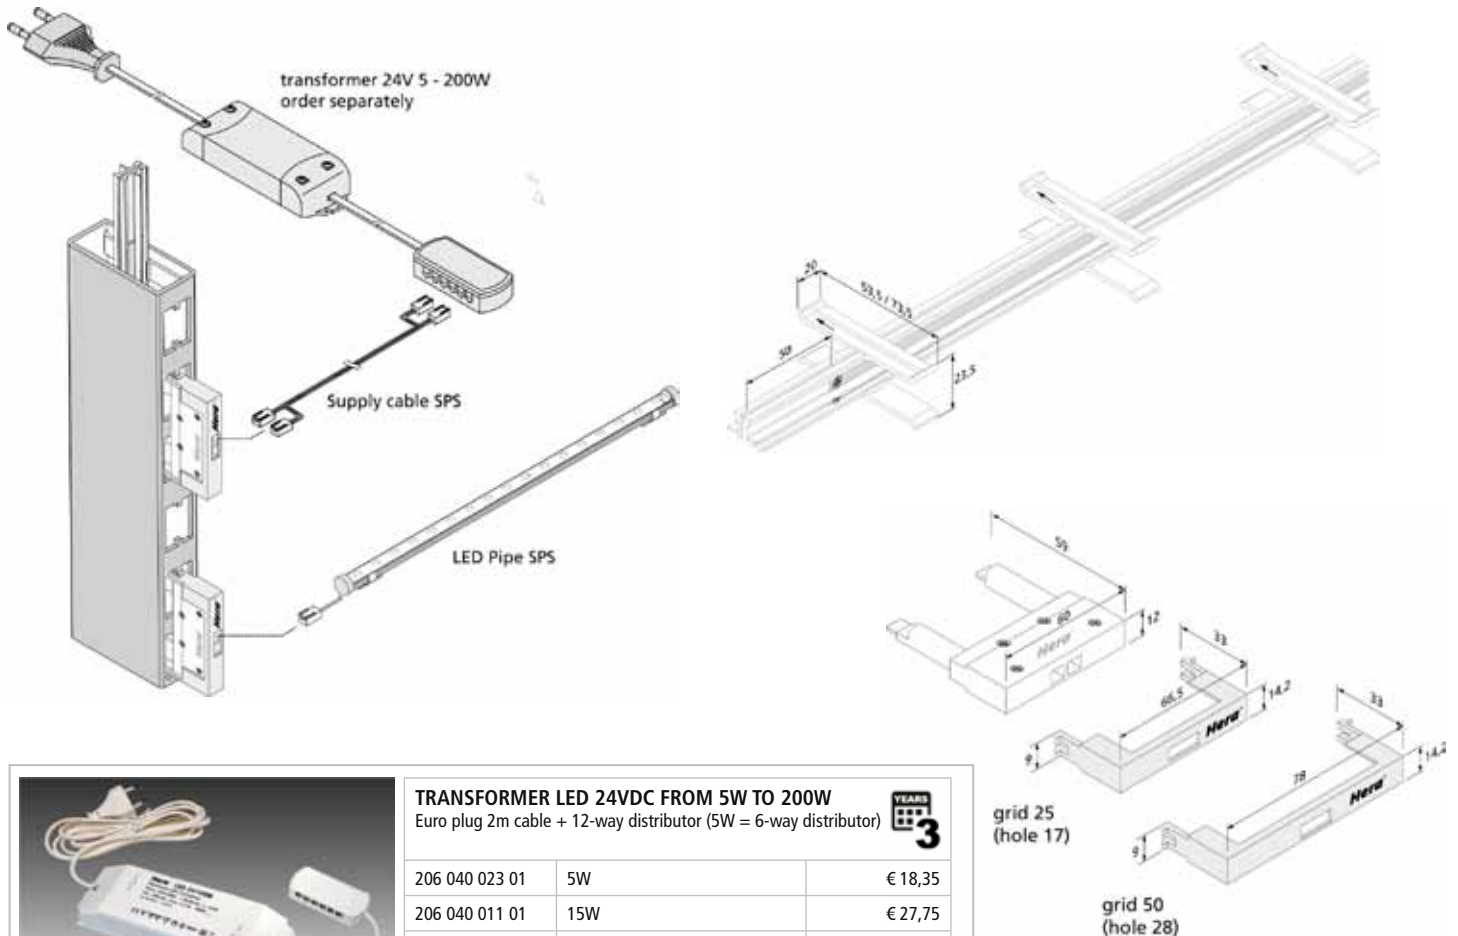

LED PIPE SPS SYSTEM

Included 700mm supply cable with LED 24 plug

Included 2 magnet holders and 3 self adhesive cable brackets

610 014 931 01	4,8W / 4000K / 610mm / 700mm cable	€ 54,35
610 014 932 01	7,6W / 4000K / 960mm / 700mm cable	€ 74,55
610 014 933 01	9,6W / 4000K / 1210mm / 700mm cable	€ 93,25
on request	4,8W / 3000K / 610mm / 700mm cable	€ 54,35
on request	7,6W / 3000K / 960mm / 700mm cable	€ 74,55
on request	9,6W / 3000K / 1210mm / 700mm cable	€ 93,25