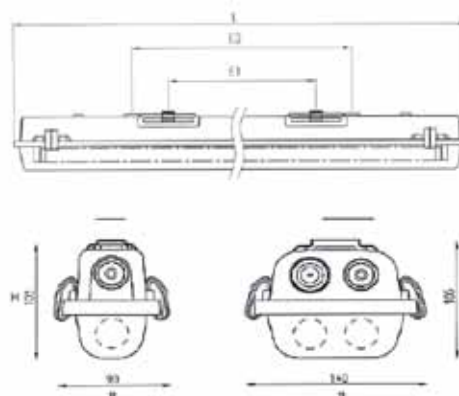

WAP LED T8

STANDARD LED LAMP T8 INCLUDED

WATERPROOF STANDARD LED IP65 / PC COVER

TL Led 110lm/W / 4000K / Ra80 / 40.000H
Housing of flame retardant fiberglass reinforced polyester
Wide beam lighting distribution for parking and industry

WAPP118S	1x18W / 2000lm / 1270mm / standard tube included	€ 142,10
WAPP124S	1x24W / 2650lm / 1570mm / standard tube included	€ 156,75
WAPP218S	2x18W / 4000lm / 1270mm / standard tubes included	€ 215,80
WAPP224S	2x24W / 5300lm / 1570mm / standard tubes included	€ 236,65

PREMIUM LED LAMP T8 INCLUDED

WATERPROOF PREMIUM LED IP65 / PC COVER

TL Led 125lm/W / 4000K / Ra80 / 40.000H
Housing of flame retardant fiberglass reinforced polyester
Wide beam lighting distribution for parking and industry

WAPP118M	1x18W / 2250lm / 1270mm / premium tube included	€ 154,10
WAPP124M	1x24W / 3000lm / 1570mm / premium tube included	€ 174,05
WAPP218M	2x18W / 4500lm / 1270mm / premium tubes included	€ 235,35
WAPP224M	2x24W / 6000lm / 1570mm / premium tubes included	€ 270,85