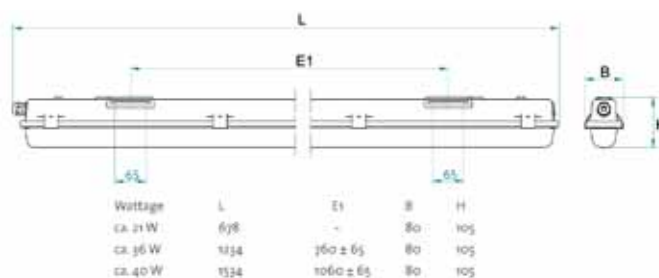

VIKING LED IP65 / WIDE BEAM / CLEAR POLYCARBONATE DIFFUSER			
VIK21830WBPC	21W / 3000K / 2000lm / 678mm		€ 222,00
VIK36830WBPC	36W / 3000K / 4000lm / 1234mm		€ 273,80
VIK44830WBPC	44W / 3000K / 5000lm / 1534mm		€ 329,30
VIK44830WBPC	44W / 3000K / 5000lm / 1534mm / emergency		€ 569,80
VIK21840WBPC	21W / 4000K / 2000lm / 678mm		€ 222,00
VIK36840WBPC	36W / 4000K / 4000lm / 1234mm		€ 273,80
VIK44840WBPC	44W / 4000K / 5000lm / 1534mm		€ 329,30
VIK44840WBPC	44W / 4000K / 5000lm / 1534mm / emergency		€ 569,80

VIKING LED IP65 / NARROW BEAM / CLEAR POLYCARBONATE DIFFUSER			
VIK21830NBPC	21W / 3000K / 2000lm / 678mm		€ 222,00
VIK36830NBPC	36W / 3000K / 4000lm / 1234mm		€ 273,80
VIK44830NBPC	44W / 3000K / 5000lm / 1534mm		€ 329,30
VIK44830NBPC	44W / 3000K / 5000lm / 1534mm / emergency		€ 569,80
VIK21840NBPC	21W / 4000K / 2000lm / 678mm		€ 222,00
VIK36840NBPC	36W / 4000K / 4000lm / 1234mm		€ 273,80
VIK44840NBPC	44W / 4000K / 5000lm / 1534mm		€ 329,30
VIK44840NBPC	44W / 4000K / 5000lm / 1534mm / emergency		€ 569,80

VIKING LED IP65 / OPAL / POLYCARBONATE DIFFUSER			
VIK36830OPPC	36W / 3000K / 4000lm / 1234mm		€ 273,80
VIK44830OPPC	44W / 3000K / 5000lm / 1534mm		€ 329,30
VIK44830OPPC	44W / 3000K / 5000lm / 1534mm / emergency		€ 569,80
VIK36840OPPC	36W / 4000K / 4000lm / 1234mm		€ 273,80
VIK44840OPPC	44W / 4000K / 5000lm / 1534mm		€ 329,30
VIK44840OPPC	44W / 4000K / 5000lm / 1534mm / emergency		€ 569,80