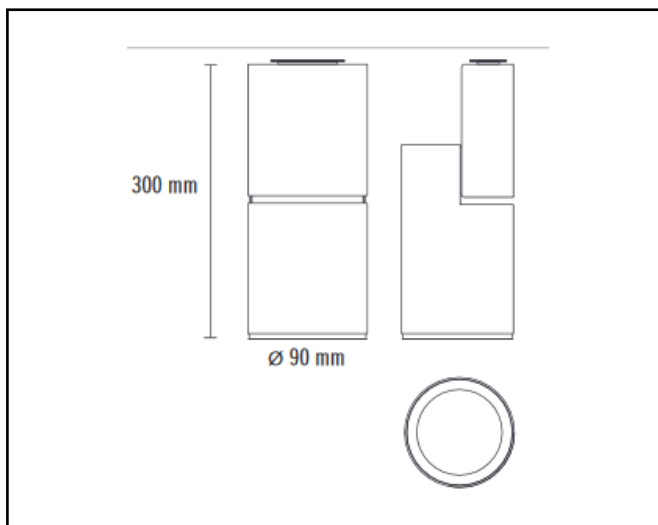

Product data sheet

BCN 90 Surfaced

12W – 33W 1500lm – 4000lm 2700K – 4000K 15° - 60°

Description	Surface mounted fixture
Dimensions (mm)	300mm x 90
Weight (kg)	860 g
Housing	Housing: die cast alu
Colour	White, black, grey or aluminium
Optical system	Reflector
Lighting Distribution	Direct 15° - 60° - symmetrical
Unified Glare Ratio	<22
Colour temperature (K)	2700K – 4000K
CRI (Ra)	80
SCDM	2
Net lumen output (25°C)	1500lm – 4000lm
Efficacy – LOR (lm/W)	114 lm/W – 125lm/W
Power (driver incl.)	12W – 33W
Driver	Driver incorporated Non dim
IP	IP 20
IK	IK 02
Lifetime (hours)	50.000 hours L80 B10
Warranty	5 years
Origin	Spain
Norms	LVD 2006/95/EC EMC 2004/108/EC RoHS 2001/65/EC