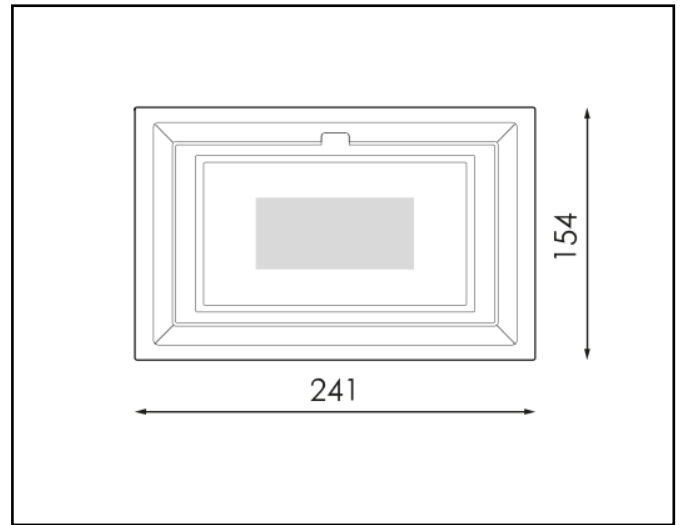

Product data sheet

EBRO

30W – 58W 2164lm – 3940lm 3000K – 4000K

Description	Recessed downlighter
Dimensions (mm)	244mm x 174mm
Weight (kg)	2,5kg
Housing	Aluminium with thermo paint coating.
Colour	White, black, matt chrome or titanium
Optical system	PMMA cover (clear), 67° - 80°
Lighting Distribution	direct
Unified Glare Ratio	>22
Colour temperature (K)	3000K – 4000K
CRI (Ra)	>80
SCDM	3
Net lumen output (25°C)	2164lm – 3940lm
Efficacy – LOR (lm/W)	72lm/W
Power (driver incl.)	30W – 58W
Driver	Driver dimmable 1-10V or DALI
IP	IP 20
IK	IK 02
Lifetime (hours)	30,000h L70 B20
Warranty	5 years
Origin	Spain
Norms	