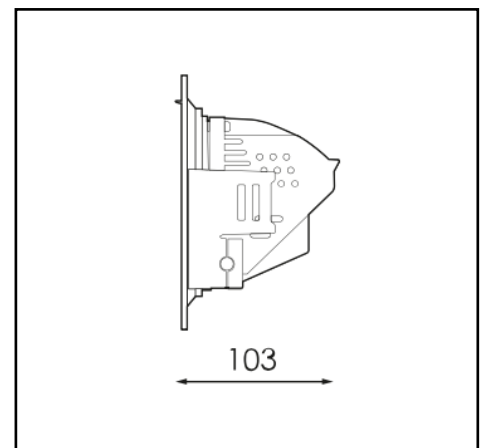

Product data sheet

EBRO

30W – 58W 2164lm – 3940lm 3000K – 4000K

Description	Recessed downlighter
Dimensions (mm)	244mm x 174mm
Weight (kg)	2,5kg
Housing	Aluminium with thermo paint coating.
Colour	White, black, matt chrome or titanium
Optical system	PMMA cover (clear), 67° - 80°
Lighting Distribution	direct
Unified Glare Ratio	>22
Colour temperature (K)	3000K – 4000K
CRI (Ra)	>80
SCDM	3
Net lumen output (25°C)	2164lm – 3940lm
Efficacy – LOR (lm/W)	72lm/W
Power (driver incl.)	30W – 58W
Driver	Driver dimmable 1-10V or DALI
IP	IP 20
IK	IK 02
Lifetime (hours)	30,000h L70 B20
Warranty	5 years
Origin	Spain
Norms	