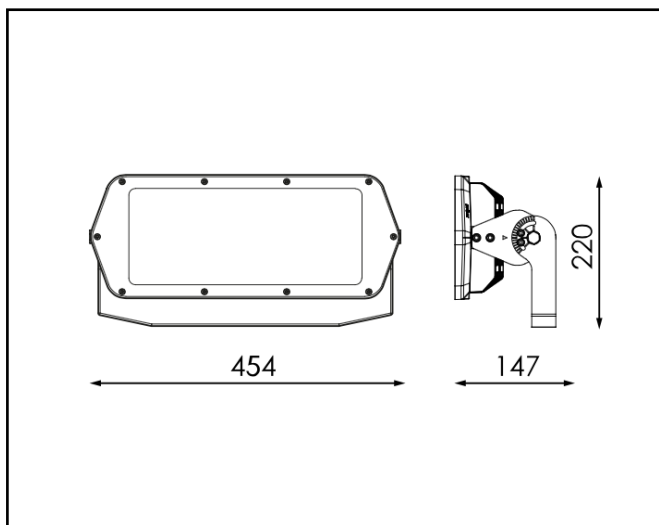

## HEXAGON PLAY

1X144LEDS 84W 14200lm 740

<b>Description</b>	High bay luminaire
<b>Dimensions (mm)</b>	454mm x 147mm x 220mm
<b>Weight (kg)</b>	8,5 kg
<b>Housing</b>	Body+reflector aluminium
<b>Colour</b>	Black (RAL9005)
<b>Optical system</b>	Tempered glass
<b>Lighting Distribution</b>	Direct – 60°
<b>Unified Glare Ratio</b>	<22
<b>Colour temperature (K)</b>	4000K – 5000K
<b>CRI (Ra)</b>	> 70
<b>SCDM</b>	3
<b>Net lumen output (25°C)</b>	14200lm
<b>Efficacy – LOR (lm/W)</b>	169lm/W
<b>Power (driver incl.)</b>	84W
<b>Driver</b>	Incorporated – DALI dimmable
<b>IP</b>	IP 66
<b>IK</b>	IK 09
<b>Lifetime (hours)</b>	200.000 hours L70 B10
<b>Warranty</b>	5 years
<b>Origin</b>	Spain
<b>Norms</b>	LVD 2006/95/EC EMC 2004/108/EC RoHS 2001/65/EC