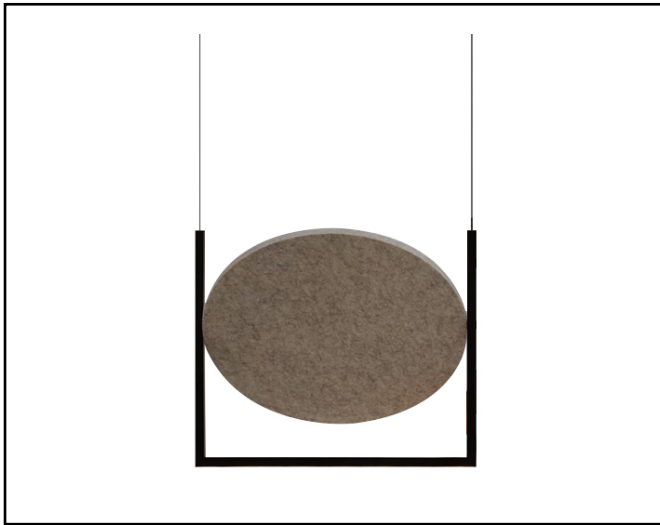

Product data sheet

Mobile 600 Acoustic

13W – 1750lm

Description	Suspended fixture
Dimensions (mm)	600mm x 500mm
Weight (kg)	2,8 kg
Housing	Painted aluminium
Colour	Black ; silver grey, anthracite, dark camel, red
Optical system	Aluminium reflector
Lighting Distribution	direct
Unified Glare Ratio	<28
Colour temperature (K)	2700K – 3000K
CRI (Ra)	80
SCDM	3
Net lumen output (25°C)	1750lm
Efficacy – LOR (lm/W)	135lm/W
Power (driver incl.)	13W
Driver	Driver incorporated DALI on request
IP	IP 20
IK	IK 08
Lifetime (hours)	50.000 hours L80 B10
Warranty	5 years
Origin	Spain
Norms	