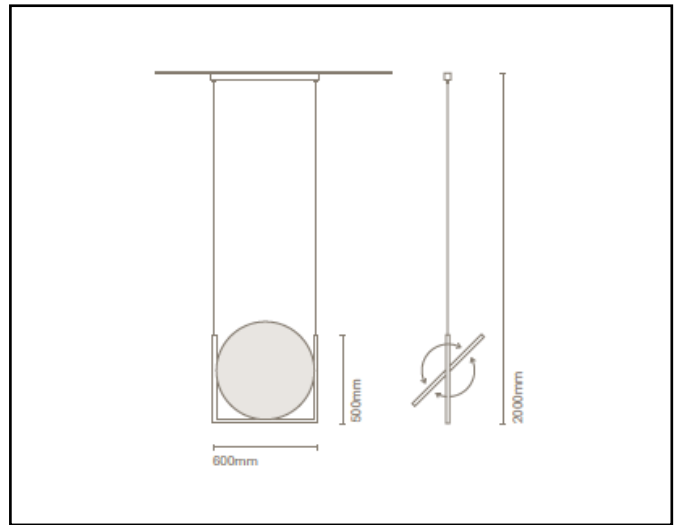

Product data sheet

Mobile 600 Acoustic

13W – 1750lm

Description	Suspended fixture
Dimensions (mm)	600mm x 500mm
Weight (kg)	2,8 kg
Housing	Painted aluminium
Colour	Black ; silver grey, anthracite, dark camel, red
Optical system	Aluminium reflector
Lighting Distribution	direct
Unified Glare Ratio	<28
Colour temperature (K)	2700K – 3000K
CRI (Ra)	80
SCDM	3
Net lumen output (25°C)	1750lm
Efficacy – LOR (lm/W)	135lm/W
Power (driver incl.)	13W
Driver	Driver incorporated DALI on request
IP	IP 20
IK	IK 08
Lifetime (hours)	50.000 hours L80 B10
Warranty	5 years
Origin	Spain
Norms	