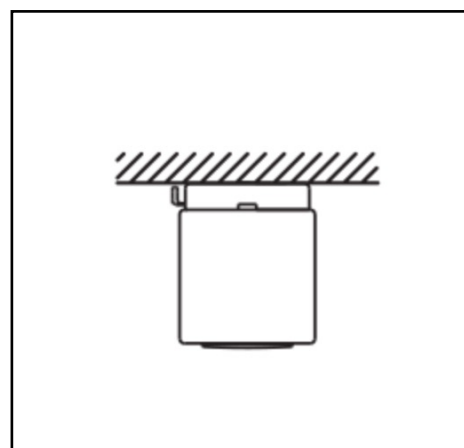

Marks

Product data sheet

Miline Uno Surfaced M

23W 3100lm 830 LBL

Description	Surface mounted lighting fixture
Dimensions (mm)	1141mm x 61mm x 74mm
Weight (kg)	2,800 kg
Housing	Steel sheet, painted
Colour	White (RAL 9003)
Optical system	Lenses 80° + black louvre
Lighting Distribution	Symmetric, 80°
Unified Glare Ratio	UGR 20
Colour temperature (K)	3000 K
CRI (Ra)	> 85
SCDM	3
Net lumen output (25°C)	3100 lm
Efficacy – LOR (lm/W)	135 lm/W
Power (driver incl.)	23 W
Driver	Driver incorporated DALI dimmable on request
IP	IP 20
IK	IK 02
Lifetime (hours)	100.000 hours L80 B10
Warranty	5 years
Origin	Slovakija
Norms	LVD 2006/95/EC EMC 2004/108/EC RoHS 2001/65/EC ISO 9001:2008