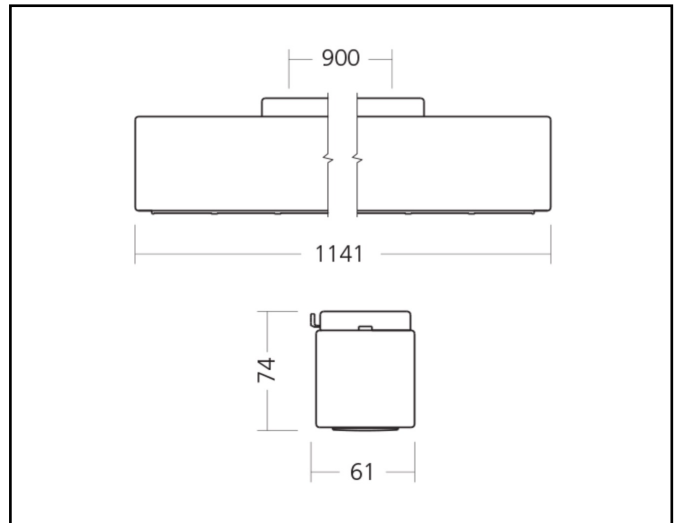

Marks

Product data sheet

Miline Uno Surfaced M

23W 3450lm 840 LWL

Description	Surface mounted lighting fixture
Dimensions (mm)	1141mm x 61mm x 74mm
Weight (kg)	2,800 kg
Housing	Steel sheet, painted
Colour	White (RAL 9003)
Optical system	Lenses 80° + white louvre
Lighting Distribution	Symmetric, 80°
Unified Glare Ratio	UGR 20
Colour temperature (K)	‘000 K
CRI (Ra)	> 85
SCDM	3
Net lumen output (25°C)	3450 lm
Efficacy – LOR (lm/W)	150 lm/W
Power (driver incl.)	23 W
Driver	Driver incorporated DALI dimmable on request
IP	IP 20
IK	IK 02
Lifetime (hours)	100.000 hours L80 B10
Warranty	5 years
Origin	Slovakija
Norms	LVD 2006/95/EC EMC 2004/108/EC RoHS 2001/65/EC ISO 9001:2008

Marks

Product data sheet

Miline Uno Surfaced M

31W 4300lm 840 LBL

Description	Surface mounted lighting fixture
Dimensions (mm)	1141mm x 61mm x 74mm
Weight (kg)	2,800 kg
Housing	Steel sheet, painted
Colour	White (RAL 9003)
Optical system	Lenses 80° + black louvre
Lighting Distribution	Symmetric, 80°
Unified Glare Ratio	UGR 20
Colour temperature (K)	4000 K
CRI (Ra)	> 85
SCDM	3
Net lumen output (25°C)	4300 lm
Efficacy – LOR (lm/W)	139 lm/W
Power (driver incl.)	31 W
Driver	Driver incorporated DALI dimmable on request
IP	IP 20
IK	IK 02
Lifetime (hours)	100.000 hours L80 B10
Warranty	5 years
Origin	Slovakija
Norms	LVD 2006/95/EC EMC 2004/108/EC RoHS 2001/65/EC ISO 9001:2008