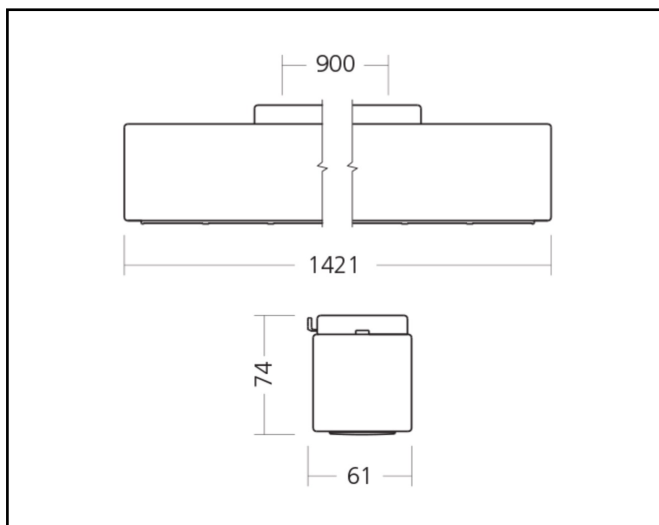

Product data sheet

Miline Uno Surfaced M

23W 3300lm 830 LWL

Description	Surface mounted lighting fixture
Dimensions (mm)	1141mm x 61mm x 74mm
Weight (kg)	2,800 kg
Housing	Steel sheet, painted
Colour	White (RAL 9003)
Optical system	Lenses 80° + white louvre
Lighting Distribution	Symmetric, 80°
Unified Glare Ratio	UGR 20
Colour temperature (K)	3000 K
CRI (Ra)	> 85
SCDM	3
Net lumen output (25°C)	3300 lm
Efficacy – LOR (lm/W)	143 lm/W
Power (driver incl.)	23 W
Driver	Driver incorporated DALI dimmable on request
IP	IP 20
IK	IK 02
Lifetime (hours)	100.000 hours L80 B10
Warranty	5 years
Origin	Slovakija
Norms	LVD 2006/95/EC EMC 2004/108/EC RoHS 2001/65/EC ISO 9001:2008

Marks

Product data sheet

Miline Uno Surfaced L

27W 4300lm 840 LWL

Description	Surface mounted lighting fixture
Dimensions (mm)	1421mm x 61mm x 74mm
Weight (kg)	3,300 kg
Housing	Steel sheet, painted
Colour	White (RAL 9003)
Optical system	Lenses 80° + white louvre
Lighting Distribution	Symmetric, 80°
Unified Glare Ratio	UGR 20
Colour temperature (K)	4000 K
CRI (Ra)	> 85
SCDM	3
Net lumen output (25°C)	4300 lm
Efficacy – LOR (lm/W)	159 lm/W
Power (driver incl.)	27 W
Driver	Driver incorporated DALI dimmable on request
IP	IP 20
IK	IK 02
Lifetime (hours)	100.000 hours L80 B10
Warranty	5 years
Origin	Slovakija
Norms	LVD 2006/95/EC EMC 2004/108/EC RoHS 2001/65/EC ISO 9001:2008