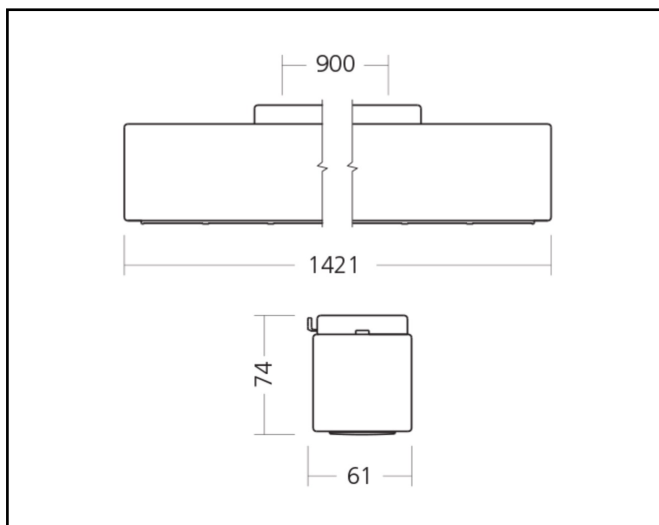

Product data sheet

Miline Uno Surfaced M

23W 3300lm 830 LWL

Description	Surface mounted lighting fixture
Dimensions (mm)	1141mm x 61mm x 74mm
Weight (kg)	2,800 kg
Housing	Steel sheet, painted
Colour	White (RAL 9003)
Optical system	Lenses 80° + white louvre
Lighting Distribution	Symmetric, 80°
Unified Glare Ratio	UGR 20
Colour temperature (K)	3000 K
CRI (Ra)	> 85
SCDM	3
Net lumen output (25°C)	3300 lm
Efficacy – LOR (lm/W)	143 lm/W
Power (driver incl.)	23 W
Driver	Driver incorporated DALI dimmable on request
IP	IP 20
IK	IK 02
Lifetime (hours)	100.000 hours L80 B10
Warranty	5 years
Origin	Slovakija
Norms	LVD 2006/95/EC EMC 2004/108/EC RoHS 2001/65/EC ISO 9001:2008

Marks

Product data sheet

Miline Uno Surfaced M

23W 3450lm 840 LWL

Description	Surface mounted lighting fixture
Dimensions (mm)	1141mm x 61mm x 74mm
Weight (kg)	2,800 kg
Housing	Steel sheet, painted
Colour	White (RAL 9003)
Optical system	Lenses 80° + white louvre
Lighting Distribution	Symmetric, 80°
Unified Glare Ratio	UGR 20
Colour temperature (K)	‘000 K
CRI (Ra)	> 85
SCDM	3
Net lumen output (25°C)	3450 lm
Efficacy – LOR (lm/W)	150 lm/W
Power (driver incl.)	23 W
Driver	Driver incorporated DALI dimmable on request
IP	IP 20
IK	IK 02
Lifetime (hours)	100.000 hours L80 B10
Warranty	5 years
Origin	Slovakija
Norms	LVD 2006/95/EC EMC 2004/108/EC RoHS 2001/65/EC ISO 9001:2008

Marks

Product data sheet

Miline Uno Surfaced L

27W 4050lm 840 LBL

Description Surface mounted lighting fixture

Dimensions (mm) 1421mm x 61mm x 63mm

Weight (kg) 3,200 kg

Housing Steel sheet, painted