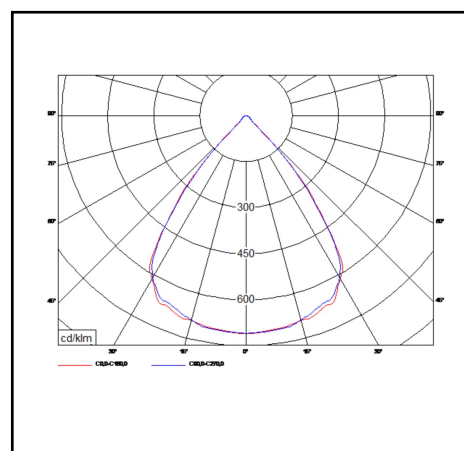

Product data sheet

Miline Uno Surfaced M

23W 3300lm 830 LWL

Description	Surface mounted lighting fixture
Dimensions (mm)	1141mm x 61mm x 74mm
Weight (kg)	2,800 kg
Housing	Steel sheet, painted
Colour	White (RAL 9003)
Optical system	Lenses 80° + white louvre
Lighting Distribution	Symmetric, 80°
Unified Glare Ratio	UGR 20
Colour temperature (K)	3000 K
CRI (Ra)	> 85
SCDM	3
Net lumen output (25°C)	3300 lm
Efficacy – LOR (lm/W)	143 lm/W
Power (driver incl.)	23 W
Driver	Driver incorporated DALI dimmable on request
IP	IP 20
IK	IK 02
Lifetime (hours)	100.000 hours L80 B10
Warranty	5 years
Origin	Slovakija
Norms	LVD 2006/95/EC EMC 2004/108/EC RoHS 2001/65/EC ISO 9001:2008

Marks

Product data sheet

Miline Uno Surfaced M

23W 3450lm 840 LWL

Description	Surface mounted lighting fixture
Dimensions (mm)	1141mm x 61mm x 74mm
Weight (kg)	2,800 kg
Housing	Steel sheet, painted
Colour	White (RAL 9003)
Optical system	Lenses 80° + white louvre
Lighting Distribution	Symmetric, 80°
Unified Glare Ratio	UGR 20
Colour temperature (K)	‘000 K
CRI (Ra)	> 85
SCDM	3
Net lumen output (25°C)	3450 lm
Efficacy – LOR (lm/W)	150 lm/W
Power (driver incl.)	23 W
Driver	Driver incorporated DALI dimmable on request
IP	IP 20
IK	IK 02
Lifetime (hours)	100.000 hours L80 B10
Warranty	5 years
Origin	Slovakija
Norms	LVD 2006/95/EC EMC 2004/108/EC RoHS 2001/65/EC ISO 9001:2008