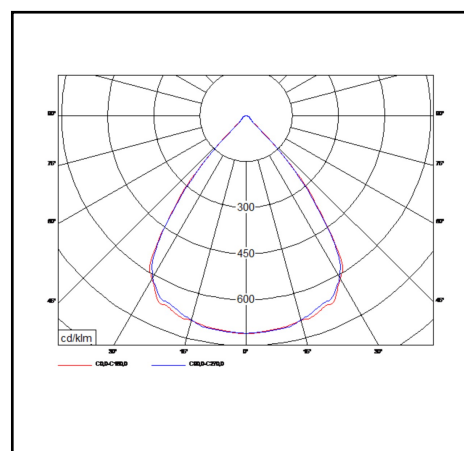

Product data sheet

Miline Uno Surfaced M

23W 3300lm 830 LWL

Description	Surface mounted lighting fixture
Dimensions (mm)	1141mm x 61mm x 74mm
Weight (kg)	2,800 kg
Housing	Steel sheet, painted
Colour	White (RAL 9003)
Optical system	Lenses 80° + white louvre
Lighting Distribution	Symmetric, 80°
Unified Glare Ratio	UGR 20
Colour temperature (K)	3000 K
CRI (Ra)	> 85
SCDM	3
Net lumen output (25°C)	3300 lm
Efficacy – LOR (lm/W)	143 lm/W
Power (driver incl.)	23 W
Driver	Driver incorporated DALI dimmable on request
IP	IP 20
IK	IK 02
Lifetime (hours)	100.000 hours L80 B10
Warranty	5 years
Origin	Slovakija
Norms	LVD 2006/95/EC EMC 2004/108/EC RoHS 2001/65/EC ISO 9001:2008

Marks

Product data sheet

Miline Uno Surfaced M

31W 4100lm 830 LBL

Description	Surface mounted lighting fixture
Dimensions (mm)	1141mm x 61mm x 74mm
Weight (kg)	2,800 kg
Housing	Steel sheet, painted
Colour	White (RAL 9003)
Optical system	Lenses 80° + black louvre
Lighting Distribution	Symmetric, 80°
Unified Glare Ratio	UGR 20
Colour temperature (K)	3000 K
CRI (Ra)	> 85
SCDM	3
Net lumen output (25°C)	4100 lm
Efficacy – LOR (lm/W)	132 lm/W
Power (driver incl.)	31 W
Driver	Driver incorporated DALI dimmable on request
IP	IP 20
IK	IK 02
Lifetime (hours)	100.000 hours L80 B10
Warranty	5 years
Origin	Slovakija
Norms	LVD 2006/95/EC EMC 2004/108/EC RoHS 2001/65/EC ISO 9001:2008