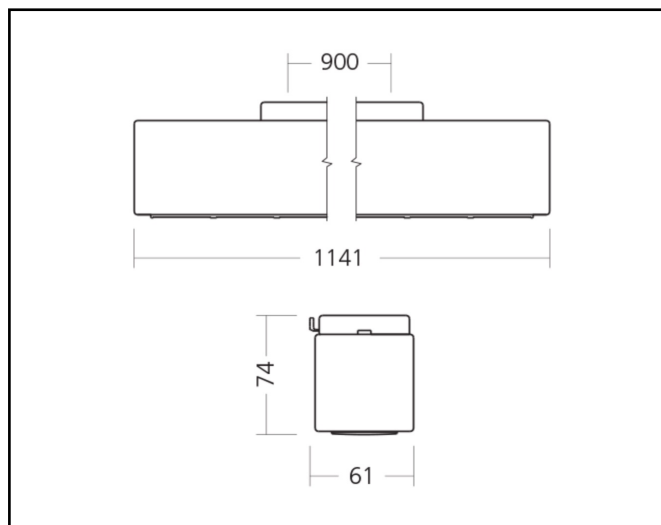

Product data sheet

Miline Uno Surfaced M

23W 3300lm 830 LWL

Description	Surface mounted lighting fixture
Dimensions (mm)	1141mm x 61mm x 74mm
Weight (kg)	2,800 kg
Housing	Steel sheet, painted
Colour	White (RAL 9003)
Optical system	Lenses 80° + white louvre
Lighting Distribution	Symmetric, 80°
Unified Glare Ratio	UGR 20
Colour temperature (K)	3000 K
CRI (Ra)	> 85
SCDM	3
Net lumen output (25°C)	3300 lm
Efficacy – LOR (lm/W)	143 lm/W
Power (driver incl.)	23 W
Driver	Driver incorporated DALI dimmable on request
IP	IP 20
IK	IK 02
Lifetime (hours)	100.000 hours L80 B10
Warranty	5 years
Origin	Slovakija
Norms	LVD 2006/95/EC EMC 2004/108/EC RoHS 2001/65/EC ISO 9001:2008

Marks

Product data sheet

Miline Uno Surfaced M

23W 3450lm 840 LWL

Description	Surface mounted lighting fixture
Dimensions (mm)	1141mm x 61mm x 74mm
Weight (kg)	2,800 kg
Housing	Steel sheet, painted
Colour	White (RAL 9003)
Optical system	Lenses 80° + white louvre
Lighting Distribution	Symmetric, 80°
Unified Glare Ratio	UGR 20
Colour temperature (K)	‘000 K
CRI (Ra)	> 85
SCDM	3
Net lumen output (25°C)	3450 lm
Efficacy – LOR (lm/W)	150 lm/W
Power (driver incl.)	23 W
Driver	Driver incorporated DALI dimmable on request
IP	IP 20
IK	IK 02
Lifetime (hours)	100.000 hours L80 B10
Warranty	5 years
Origin	Slovakija
Norms	LVD 2006/95/EC EMC 2004/108/EC RoHS 2001/65/EC ISO 9001:2008