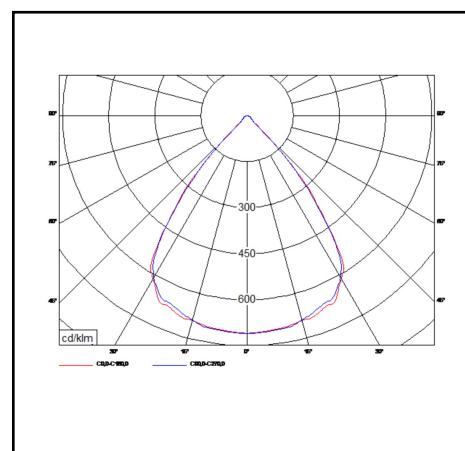

All specifications, descriptions and images are purely informative, not binding and subject to errors and changes

Euro-Luce Light Engineering
Ballingsweg 25 – 9620 Zottegem
info@euro-luce.be
www.euro-luce.be
Tel 0032 54 55 71 10