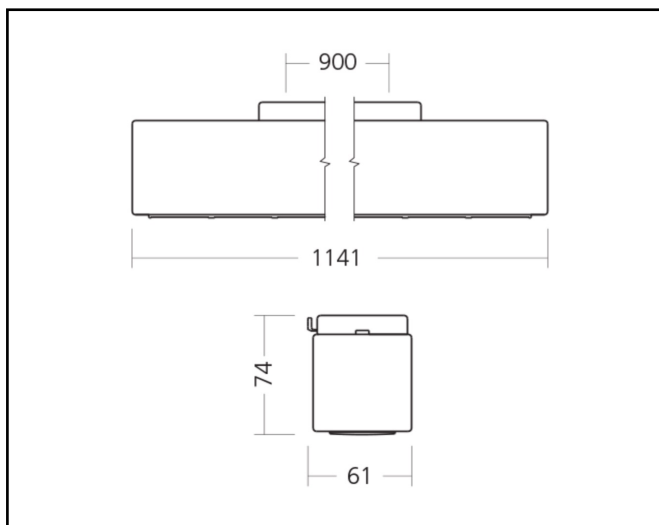

Marks

Product data sheet

Miline Uno Surfaced M

23W 3450lm 840 LWL

Description	Surface mounted lighting fixture
Dimensions (mm)	1141mm x 61mm x 74mm
Weight (kg)	2,800 kg
Housing	Steel sheet, painted
Colour	White (RAL 9003)
Optical system	Lenses 80° + white louvre
Lighting Distribution	Symmetric, 80°
Unified Glare Ratio	UGR 20
Colour temperature (K)	‘000 K
CRI (Ra)	> 85
SCDM	3
Net lumen output (25°C)	3450 lm
Efficacy – LOR (lm/W)	150 lm/W
Power (driver incl.)	23 W
Driver	Driver incorporated DALI dimmable on request
IP	IP 20
IK	IK 02
Lifetime (hours)	100.000 hours L80 B10
Warranty	5 years
Origin	Slovakija
Norms	LVD 2006/95/EC EMC 2004/108/EC RoHS 2001/65/EC ISO 9001:2008

Marks

Product data sheet

Miline Uno Surfaced M

23W 3100lm 830 LBL

Description	Surface mounted lighting fixture
Dimensions (mm)	1141mm x 61mm x 74mm
Weight (kg)	2,800 kg
Housing	Steel sheet, painted
Colour	White (RAL 9003)
Optical system	Lenses 80° + black louvre
Lighting Distribution	Symmetric, 80°
Unified Glare Ratio	UGR 20
Colour temperature (K)	3000 K
CRI (Ra)	> 85
SCDM	3
Net lumen output (25°C)	3100 lm
Efficacy – LOR (lm/W)	135 lm/W
Power (driver incl.)	23 W
Driver	Driver incorporated DALI dimmable on request
IP	IP 20
IK	IK 02
Lifetime (hours)	100.000 hours L80 B10
Warranty	5 years
Origin	Slovakija
Norms	LVD 2006/95/EC EMC 2004/108/EC RoHS 2001/65/EC ISO 9001:2008