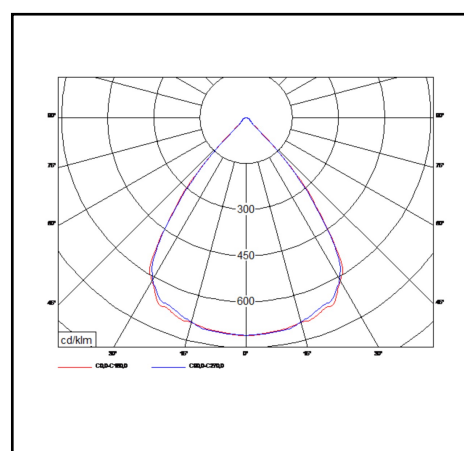

Product data sheet

Miline Uno Surfaced M

23W 3300lm 830 LWL

Description	Surface mounted lighting fixture
Dimensions (mm)	1141mm x 61mm x 74mm
Weight (kg)	2,800 kg
Housing	Steel sheet, painted
Colour	White (RAL 9003)
Optical system	Lenses 80° + white louvre
Lighting Distribution	Symmetric, 80°
Unified Glare Ratio	UGR 20
Colour temperature (K)	3000 K
CRI (Ra)	> 85
SCDM	3
Net lumen output (25°C)	3300 lm
Efficacy – LOR (lm/W)	143 lm/W
Power (driver incl.)	23 W
Driver	Driver incorporated DALI dimmable on request
IP	IP 20
IK	IK 02
Lifetime (hours)	100.000 hours L80 B10
Warranty	5 years
Origin	Slovakija
Norms	LVD 2006/95/EC EMC 2004/108/EC RoHS 2001/65/EC ISO 9001:2008

Marks

Product data sheet

Miline Uno Surfaced M

23W 3100lm 830 LBL

Description	Surface mounted lighting fixture
Dimensions (mm)	1141mm x 61mm x 74mm
Weight (kg)	2,800 kg
Housing	Steel sheet, painted
Colour	White (RAL 9003)
Optical system	Lenses 80° + black louvre
Lighting Distribution	Symmetric, 80°
Unified Glare Ratio	UGR 20
Colour temperature (K)	3000 K
CRI (Ra)	> 85
SCDM	3
Net lumen output (25°C)	3100 lm
Efficacy – LOR (lm/W)	135 lm/W
Power (driver incl.)	23 W
Driver	Driver incorporated DALI dimmable on request
IP	IP 20
IK	IK 02
Lifetime (hours)	100.000 hours L80 B10
Warranty	5 years
Origin	Slovakija
Norms	LVD 2006/95/EC EMC 2004/108/EC RoHS 2001/65/EC ISO 9001:2008