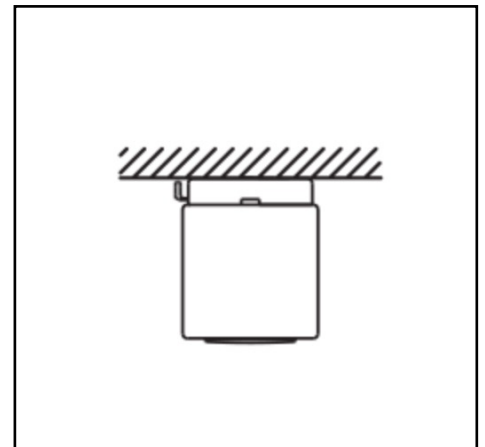

Product data sheet

Miline Uno Surfaced L

27W 3900lm 830 LBL

Description	Surface mounted lighting fixture
Dimensions (mm)	1421mm x 61mm x 74mm
Weight (kg)	3,200 kg
Housing	Steel sheet, painted
Colour	White (RAL 9003)
Optical system	Lenses 80° + black louvre
Lighting Distribution	Symmetric, 80°
Unified Glare Ratio	UGR 20
Colour temperature (K)	3000 K
CRI (Ra)	> 85
SCDM	3
Net lumen output (25°C)	3900 lm
Efficacy – LOR (lm/W)	144 lm/W
Power (driver incl.)	27 W
Driver	Driver incorporated DALI dimmable on request
IP	IP 20
IK	IK 02
Lifetime (hours)	100.000 hours L80 B10
Warranty	5 years
Origin	Slovakija
Norms	LVD 2006/95/EC EMC 2004/108/EC RoHS 2001/65/EC ISO 9001:2008