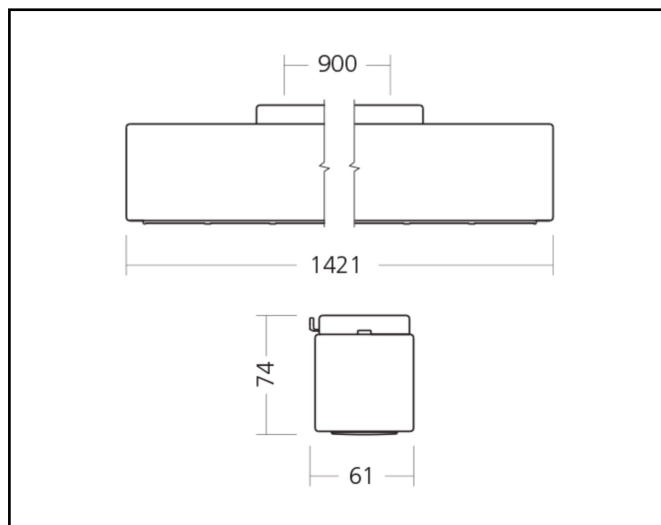

Marks

Product data sheet

Miline Uno Surfaced M

23W 3450lm 840 LWL

Description	Surface mounted lighting fixture
Dimensions (mm)	1141mm x 61mm x 74mm
Weight (kg)	2,800 kg
Housing	Steel sheet, painted
Colour	White (RAL 9003)
Optical system	Lenses 80° + white louvre
Lighting Distribution	Symmetric, 80°
Unified Glare Ratio	UGR 20
Colour temperature (K)	‘000 K
CRI (Ra)	> 85
SCDM	3
Net lumen output (25°C)	3450 lm
Efficacy – LOR (lm/W)	150 lm/W
Power (driver incl.)	23 W
Driver	Driver incorporated DALI dimmable on request
IP	IP 20
IK	IK 02
Lifetime (hours)	100.000 hours L80 B10
Warranty	5 years
Origin	Slovakija
Norms	LVD 2006/95/EC EMC 2004/108/EC RoHS 2001/65/EC ISO 9001:2008

Marks

Product data sheet

Miline Uno Surfaced M

31W 4350lm 830 LWL

Description	Surface mounted lighting fixture
Dimensions (mm)	1141mm x 61mm x 74mm
Weight (kg)	2,800 kg
Housing	Steel sheet, painted
Colour	White (RAL 9003)
Optical system	Lenses 80° + white louvre
Lighting Distribution	Symmetric, 80°
Unified Glare Ratio	UGR 20
Colour temperature (K)	3000 K
CRI (Ra)	> 85
SCDM	3
Net lumen output (25°C)	4350 lm
Efficacy – LOR (lm/W)	140 lm/W
Power (driver incl.)	31 W
Driver	Driver incorporated DALI dimmable on request
IP	IP 20
IK	IK 02
Lifetime (hours)	100.000 hours L80 B10
Warranty	5 years
Origin	Slovakija
Norms	LVD 2006/95/EC EMC 2004/108/EC RoHS 2001/65/EC ISO 9001:2008

Product data sheet

Miline Uno Surfaced L

38W 5200lm 830 LBL

Description Surface mounted lighting fixture

Dimensions (mm) 1421mm x 61mm x 63mm

Weight (kg) 3,200 kg

Housing Steel sheet, painted

Colour White (RAL 9003)