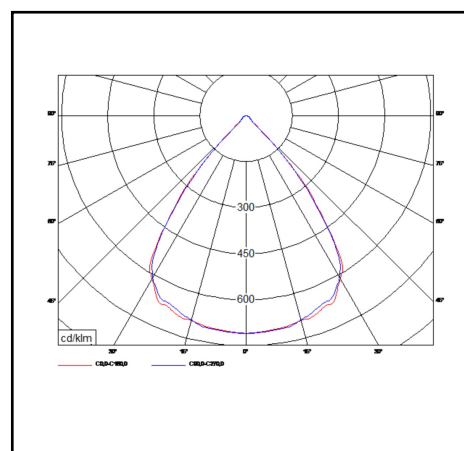

Product data sheet

Miline Uno Surfaced M

23W 3300lm 830 LWL

Description	Surface mounted lighting fixture
Dimensions (mm)	1141mm x 61mm x 74mm
Weight (kg)	2,800 kg
Housing	Steel sheet, painted
Colour	White (RAL 9003)
Optical system	Lenses 80° + white louvre
Lighting Distribution	Symmetric, 80°
Unified Glare Ratio	UGR 20
Colour temperature (K)	3000 K
CRI (Ra)	> 85
SCDM	3
Net lumen output (25°C)	3300 lm
Efficacy – LOR (lm/W)	143 lm/W
Power (driver incl.)	23 W
Driver	Driver incorporated DALI dimmable on request
IP	IP 20
IK	IK 02
Lifetime (hours)	100.000 hours L80 B10
Warranty	5 years
Origin	Slovakija
Norms	LVD 2006/95/EC EMC 2004/108/EC RoHS 2001/65/EC ISO 9001:2008

Marks

Product data sheet

Miline Uno Surfaced M

31W 4350lm 830 LWL

Description	Surface mounted lighting fixture
Dimensions (mm)	1141mm x 61mm x 74mm
Weight (kg)	2,800 kg
Housing	Steel sheet, painted
Colour	White (RAL 9003)
Optical system	Lenses 80° + white louvre
Lighting Distribution	Symmetric, 80°
Unified Glare Ratio	UGR 20
Colour temperature (K)	3000 K
CRI (Ra)	> 85
SCDM	3
Net lumen output (25°C)	4350 lm
Efficacy – LOR (lm/W)	140 lm/W
Power (driver incl.)	31 W
Driver	Driver incorporated DALI dimmable on request
IP	IP 20
IK	IK 02
Lifetime (hours)	100.000 hours L80 B10
Warranty	5 years
Origin	Slovakija
Norms	LVD 2006/95/EC EMC 2004/108/EC RoHS 2001/65/EC ISO 9001:2008