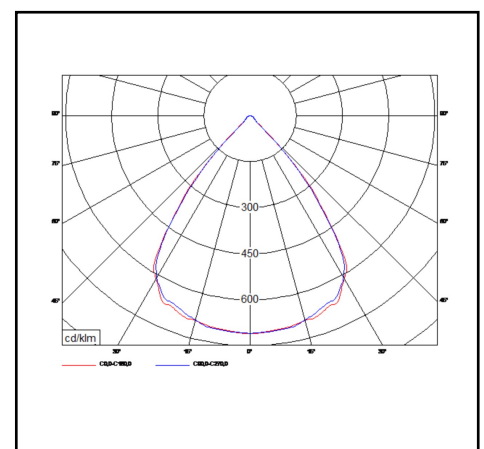

Product data sheet

Miline Uno Surfaced M

23W 3300lm 830 LWL

Description	Surface mounted lighting fixture
Dimensions (mm)	1141mm x 61mm x 74mm
Weight (kg)	2,800 kg
Housing	Steel sheet, painted
Colour	White (RAL 9003)
Optical system	Lenses 80° + white louvre
Lighting Distribution	Symmetric, 80°
Unified Glare Ratio	UGR 20
Colour temperature (K)	3000 K
CRI (Ra)	> 85
SCDM	3
Net lumen output (25°C)	3300 lm
Efficacy – LOR (lm/W)	143 lm/W
Power (driver incl.)	23 W
Driver	Driver incorporated DALI dimmable on request
IP	IP 20
IK	IK 02
Lifetime (hours)	100.000 hours L80 B10
Warranty	5 years
Origin	Slovakija
Norms	LVD 2006/95/EC EMC 2004/108/EC RoHS 2001/65/EC ISO 9001:2008

Marks

Product data sheet

Miline Uno Surfaced M

31W 4500lm 840 LWL

Description	Surface mounted lighting fixture
Dimensions (mm)	1141mm x 61mm x 74mm
Weight (kg)	2,800 kg
Housing	Steel sheet, painted
Colour	White (RAL 9003)
Optical system	Lenses 80° + white louvre
Lighting Distribution	Symmetric, 80°
Unified Glare Ratio	UGR 20
Colour temperature (K)	4000 K
CRI (Ra)	> 85
SCDM	3
Net lumen output (25°C)	4500 lm
Efficacy – LOR (lm/W)	145 lm/W
Power (driver incl.)	31 W
Driver	Driver incorporated DALI dimmable on request
IP	IP 20
IK	IK 02
Lifetime (hours)	100.000 hours L80 B10
Warranty	5 years
Origin	Slovakija
Norms	LVD 2006/95/EC EMC 2004/108/EC RoHS 2001/65/EC ISO 9001:2008