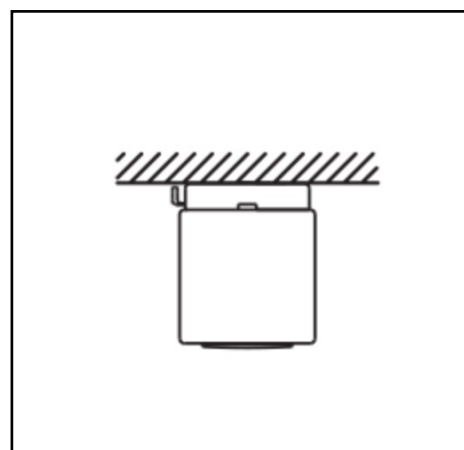

Marks

Product data sheet

Miline Uno Surfaced M

31W 4100lm 830 LBL

Description	Surface mounted lighting fixture
Dimensions (mm)	1141mm x 61mm x 74mm
Weight (kg)	2,800 kg
Housing	Steel sheet, painted
Colour	White (RAL 9003)
Optical system	Lenses 80° + black louvre
Lighting Distribution	Symmetric, 80°
Unified Glare Ratio	UGR 20
Colour temperature (K)	3000 K
CRI (Ra)	> 85
SCDM	3
Net lumen output (25°C)	4100 lm
Efficacy – LOR (lm/W)	132 lm/W
Power (driver incl.)	31 W
Driver	Driver incorporated DALI dimmable on request
IP	IP 20
IK	IK 02
Lifetime (hours)	100.000 hours L80 B10
Warranty	5 years
Origin	Slovakija
Norms	LVD 2006/95/EC EMC 2004/108/EC RoHS 2001/65/EC ISO 9001:2008