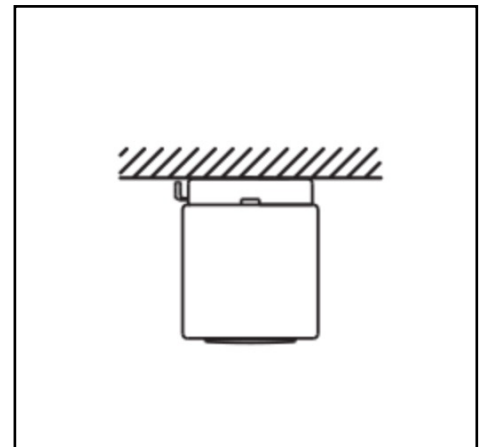

Marks

Product data sheet

Miline Uno Surfaced M

23W 3450lm 840 LWL

Description	Surface mounted lighting fixture
Dimensions (mm)	1141mm x 61mm x 74mm
Weight (kg)	2,800 kg
Housing	Steel sheet, painted
Colour	White (RAL 9003)
Optical system	Lenses 80° + white louvre
Lighting Distribution	Symmetric, 80°
Unified Glare Ratio	UGR 20
Colour temperature (K)	‘000 K
CRI (Ra)	> 85
SCDM	3
Net lumen output (25°C)	3450 lm
Efficacy – LOR (lm/W)	150 lm/W
Power (driver incl.)	23 W
Driver	Driver incorporated DALI dimmable on request
IP	IP 20
IK	IK 02
Lifetime (hours)	100.000 hours L80 B10
Warranty	5 years
Origin	Slovakija
Norms	LVD 2006/95/EC EMC 2004/108/EC RoHS 2001/65/EC ISO 9001:2008

Marks

Product data sheet

Miline Uno Surfaced M

31W 4350lm 830 LWL

Description	Surface mounted lighting fixture
Dimensions (mm)	1141mm x 61mm x 74mm
Weight (kg)	2,800 kg
Housing	Steel sheet, painted
Colour	White (RAL 9003)
Optical system	Lenses 80° + white louvre
Lighting Distribution	Symmetric, 80°
Unified Glare Ratio	UGR 20
Colour temperature (K)	3000 K
CRI (Ra)	> 85
SCDM	3
Net lumen output (25°C)	4350 lm
Efficacy – LOR (lm/W)	140 lm/W
Power (driver incl.)	31 W
Driver	Driver incorporated DALI dimmable on request
IP	IP 20
IK	IK 02
Lifetime (hours)	100.000 hours L80 B10
Warranty	5 years
Origin	Slovakija
Norms	LVD 2006/95/EC EMC 2004/108/EC RoHS 2001/65/EC ISO 9001:2008