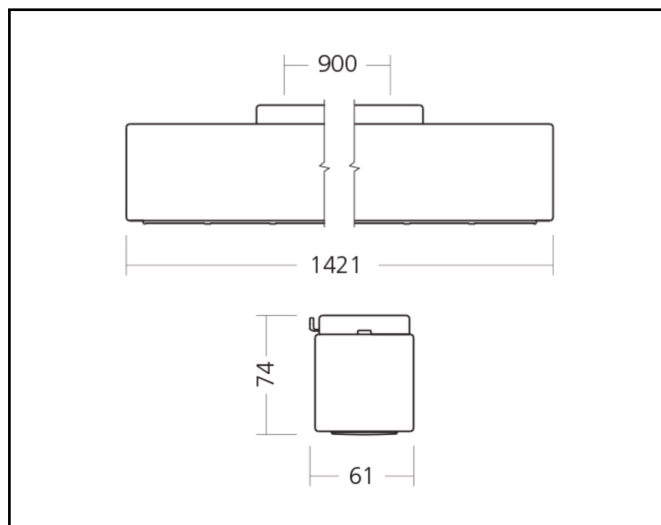

Marks

Product data sheet

Miline Uno Surfaced M

23W 3250lm 840 LBL

Description	Surface mounted lighting fixture
Dimensions (mm)	1141mm x 61mm x 74mm
Weight (kg)	2,800 kg
Housing	Steel sheet, painted
Colour	White (RAL 9003)
Optical system	Lenses 80° + black louvre
Lighting Distribution	Symmetric, 80°
Unified Glare Ratio	UGR 20
Colour temperature (K)	4000 K
CRI (Ra)	> 85
SCDM	3
Net lumen output (25°C)	3250 lm
Efficacy – LOR (lm/W)	141 lm/W
Power (driver incl.)	23 W
Driver	Driver incorporated DALI dimmable on request
IP	IP 20
IK	IK 02
Lifetime (hours)	100.000 hours L80 B10
Warranty	5 years
Origin	Slovakija
Norms	LVD 2006/95/EC EMC 2004/108/EC RoHS 2001/65/EC ISO 9001:2008

Product data sheet

Miline Uno Surfaced L

27W 3900lm 830 LBL

Description	Surface mounted lighting fixture
Dimensions (mm)	1421mm x 61mm x 74mm
Weight (kg)	3,200 kg
Housing	Steel sheet, painted
Colour	White (RAL 9003)
Optical system	Lenses 80° + black louvre
Lighting Distribution	Symmetric, 80°
Unified Glare Ratio	UGR 20
Colour temperature (K)	3000 K
CRI (Ra)	> 85
SCDM	3
Net lumen output (25°C)	3900 lm
Efficacy – LOR (lm/W)	144 lm/W
Power (driver incl.)	27 W
Driver	Driver incorporated DALI dimmable on request
IP	IP 20
IK	IK 02
Lifetime (hours)	100.000 hours L80 B10
Warranty	5 years
Origin	Slovakija
Norms	LVD 2006/95/EC EMC 2004/108/EC RoHS 2001/65/EC ISO 9001:2008

Product data sheet

Miline Uno Surfaced L

38W 5200lm 830 LBL

Description Surface mounted lighting fixture

Dimensions (mm) 1421mm x 61mm x 63mm

Weight (kg) 3,200 kg

Housing Steel sheet, painted

Colour White (RAL 9003)

Product data sheet

Miline Uno Surfaced L

38W 5450lm 840 LBL

Description Surface mounted lighting fixture

Dimensions (mm) 1421mm x 61mm x 63mm

Weight (kg) 3,200 kg

Housing Steel sheet, painted

Colour White (RAL 9003)