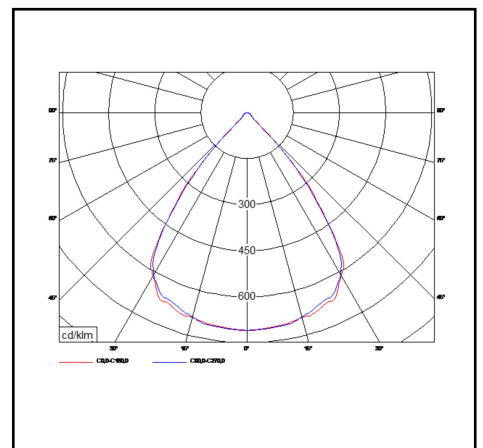

Product data sheet

Miline Uno Surfaced M

23W 3300lm 830 LWL

Description	Surface mounted lighting fixture
Dimensions (mm)	1141mm x 61mm x 74mm
Weight (kg)	2,800 kg
Housing	Steel sheet, painted
Colour	White (RAL 9003)
Optical system	Lenses 80° + white louvre
Lighting Distribution	Symmetric, 80°
Unified Glare Ratio	UGR 20
Colour temperature (K)	3000 K
CRI (Ra)	> 85
SCDM	3
Net lumen output (25°C)	3300 lm
Efficacy – LOR (lm/W)	143 lm/W
Power (driver incl.)	23 W
Driver	Driver incorporated DALI dimmable on request
IP	IP 20
IK	IK 02
Lifetime (hours)	100.000 hours L80 B10
Warranty	5 years
Origin	Slovakija
Norms	LVD 2006/95/EC EMC 2004/108/EC RoHS 2001/65/EC ISO 9001:2008

Marks

Product data sheet

Miline Uno Surfaced M

31W 4300lm 840 LBL

Description	Surface mounted lighting fixture
Dimensions (mm)	1141mm x 61mm x 74mm
Weight (kg)	2,800 kg
Housing	Steel sheet, painted
Colour	White (RAL 9003)
Optical system	Lenses 80° + black louvre
Lighting Distribution	Symmetric, 80°
Unified Glare Ratio	UGR 20
Colour temperature (K)	4000 K
CRI (Ra)	> 85
SCDM	3
Net lumen output (25°C)	4300 lm
Efficacy – LOR (lm/W)	139 lm/W
Power (driver incl.)	31 W
Driver	Driver incorporated DALI dimmable on request
IP	IP 20
IK	IK 02
Lifetime (hours)	100.000 hours L80 B10
Warranty	5 years
Origin	Slovakija
Norms	LVD 2006/95/EC EMC 2004/108/EC RoHS 2001/65/EC ISO 9001:2008