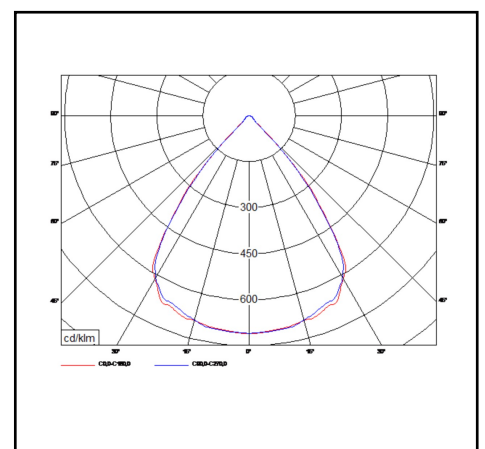

Product data sheet

Miline Uno Surfaced L

27W 3900lm 830 LBL

Description	Surface mounted lighting fixture
Dimensions (mm)	1421mm x 61mm x 74mm
Weight (kg)	3,200 kg
Housing	Steel sheet, painted
Colour	White (RAL 9003)
Optical system	Lenses 80° + black louvre
Lighting Distribution	Symmetric, 80°
Unified Glare Ratio	UGR 20
Colour temperature (K)	3000 K
CRI (Ra)	> 85
SCDM	3
Net lumen output (25°C)	3900 lm
Efficacy – LOR (lm/W)	144 lm/W
Power (driver incl.)	27 W
Driver	Driver incorporated DALI dimmable on request
IP	IP 20
IK	IK 02
Lifetime (hours)	100.000 hours L80 B10
Warranty	5 years
Origin	Slovakija
Norms	LVD 2006/95/EC EMC 2004/108/EC RoHS 2001/65/EC ISO 9001:2008