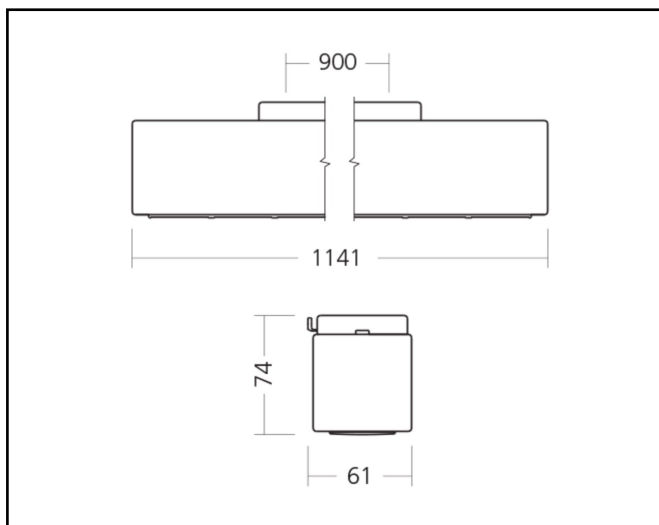

Marks

Product data sheet

Miline Uno Surfaced M

23W 3450lm 840 LWL

Description	Surface mounted lighting fixture
Dimensions (mm)	1141mm x 61mm x 74mm
Weight (kg)	2,800 kg
Housing	Steel sheet, painted
Colour	White (RAL 9003)
Optical system	Lenses 80° + white louvre
Lighting Distribution	Symmetric, 80°
Unified Glare Ratio	UGR 20
Colour temperature (K)	‘000 K
CRI (Ra)	> 85
SCDM	3
Net lumen output (25°C)	3450 lm
Efficacy – LOR (lm/W)	150 lm/W
Power (driver incl.)	23 W
Driver	Driver incorporated DALI dimmable on request
IP	IP 20
IK	IK 02
Lifetime (hours)	100.000 hours L80 B10
Warranty	5 years
Origin	Slovakija
Norms	LVD 2006/95/EC EMC 2004/108/EC RoHS 2001/65/EC ISO 9001:2008

Marks

Product data sheet

Miline Uno Surfaced M

31W 4350lm 830 LWL

Description	Surface mounted lighting fixture
Dimensions (mm)	1141mm x 61mm x 74mm
Weight (kg)	2,800 kg
Housing	Steel sheet, painted
Colour	White (RAL 9003)
Optical system	Lenses 80° + white louvre
Lighting Distribution	Symmetric, 80°
Unified Glare Ratio	UGR 20
Colour temperature (K)	3000 K
CRI (Ra)	> 85
SCDM	3
Net lumen output (25°C)	4350 lm
Efficacy – LOR (lm/W)	140 lm/W
Power (driver incl.)	31 W
Driver	Driver incorporated DALI dimmable on request
IP	IP 20
IK	IK 02
Lifetime (hours)	100.000 hours L80 B10
Warranty	5 years
Origin	Slovakija
Norms	LVD 2006/95/EC EMC 2004/108/EC RoHS 2001/65/EC ISO 9001:2008