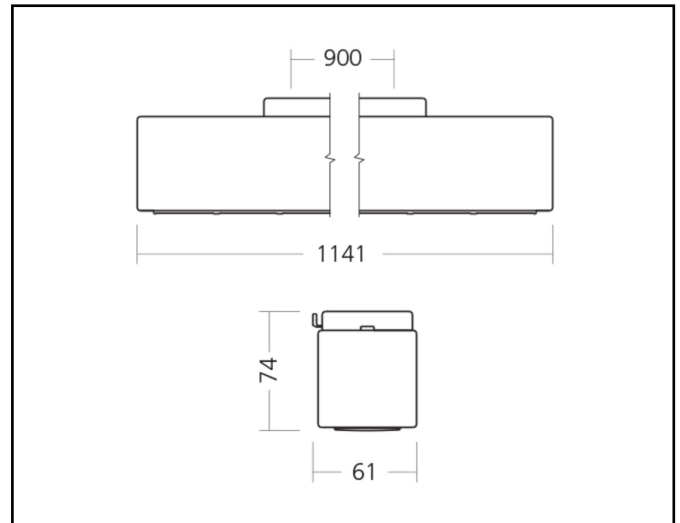

Marks

Product data sheet

Miline Uno Surfaced M

23W 3450lm 840 LWL

Description	Surface mounted lighting fixture
Dimensions (mm)	1141mm x 61mm x 74mm
Weight (kg)	2,800 kg
Housing	Steel sheet, painted
Colour	White (RAL 9003)
Optical system	Lenses 80° + white louvre
Lighting Distribution	Symmetric, 80°
Unified Glare Ratio	UGR 20
Colour temperature (K)	‘000 K
CRI (Ra)	> 85
SCDM	3
Net lumen output (25°C)	3450 lm
Efficacy – LOR (lm/W)	150 lm/W
Power (driver incl.)	23 W
Driver	Driver incorporated DALI dimmable on request
IP	IP 20
IK	IK 02
Lifetime (hours)	100.000 hours L80 B10
Warranty	5 years
Origin	Slovakija
Norms	LVD 2006/95/EC EMC 2004/108/EC RoHS 2001/65/EC ISO 9001:2008

Marks

Product data sheet

Miline Uno Surfaced M

31W 4500lm 840 LWL

Description	Surface mounted lighting fixture
Dimensions (mm)	1141mm x 61mm x 74mm
Weight (kg)	2,800 kg
Housing	Steel sheet, painted
Colour	White (RAL 9003)
Optical system	Lenses 80° + white louvre
Lighting Distribution	Symmetric, 80°
Unified Glare Ratio	UGR 20
Colour temperature (K)	4000 K
CRI (Ra)	> 85
SCDM	3
Net lumen output (25°C)	4500 lm
Efficacy – LOR (lm/W)	145 lm/W
Power (driver incl.)	31 W
Driver	Driver incorporated DALI dimmable on request
IP	IP 20
IK	IK 02
Lifetime (hours)	100.000 hours L80 B10
Warranty	5 years
Origin	Slovakija
Norms	LVD 2006/95/EC EMC 2004/108/EC RoHS 2001/65/EC ISO 9001:2008