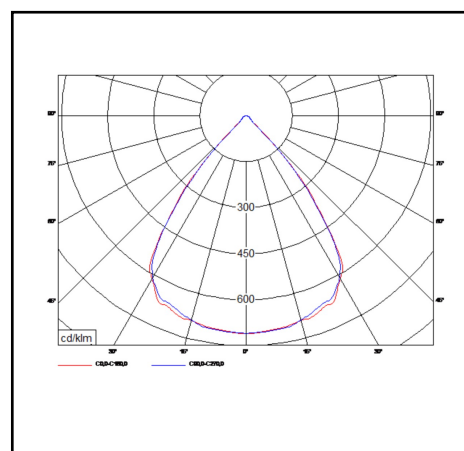

Product data sheet

Miline Uno Surfaced M

23W 3300lm 830 LWL

Description	Surface mounted lighting fixture
Dimensions (mm)	1141mm x 61mm x 74mm
Weight (kg)	2,800 kg
Housing	Steel sheet, painted
Colour	White (RAL 9003)
Optical system	Lenses 80° + white louvre
Lighting Distribution	Symmetric, 80°
Unified Glare Ratio	UGR 20
Colour temperature (K)	3000 K
CRI (Ra)	> 85
SCDM	3
Net lumen output (25°C)	3300 lm
Efficacy – LOR (lm/W)	143 lm/W
Power (driver incl.)	23 W
Driver	Driver incorporated DALI dimmable on request
IP	IP 20
IK	IK 02
Lifetime (hours)	100.000 hours L80 B10
Warranty	5 years
Origin	Slovakija
Norms	LVD 2006/95/EC EMC 2004/108/EC RoHS 2001/65/EC ISO 9001:2008

Marks

Product data sheet

Miline Uno Surfaced M

23W 3250lm 840 LBL

Description	Surface mounted lighting fixture
Dimensions (mm)	1141mm x 61mm x 74mm
Weight (kg)	2,800 kg
Housing	Steel sheet, painted
Colour	White (RAL 9003)
Optical system	Lenses 80° + black louvre
Lighting Distribution	Symmetric, 80°
Unified Glare Ratio	UGR 20
Colour temperature (K)	4000 K
CRI (Ra)	> 85
SCDM	3
Net lumen output (25°C)	3250 lm
Efficacy – LOR (lm/W)	141 lm/W
Power (driver incl.)	23 W
Driver	Driver incorporated DALI dimmable on request
IP	IP 20
IK	IK 02
Lifetime (hours)	100.000 hours L80 B10
Warranty	5 years
Origin	Slovakija
Norms	LVD 2006/95/EC EMC 2004/108/EC RoHS 2001/65/EC ISO 9001:2008