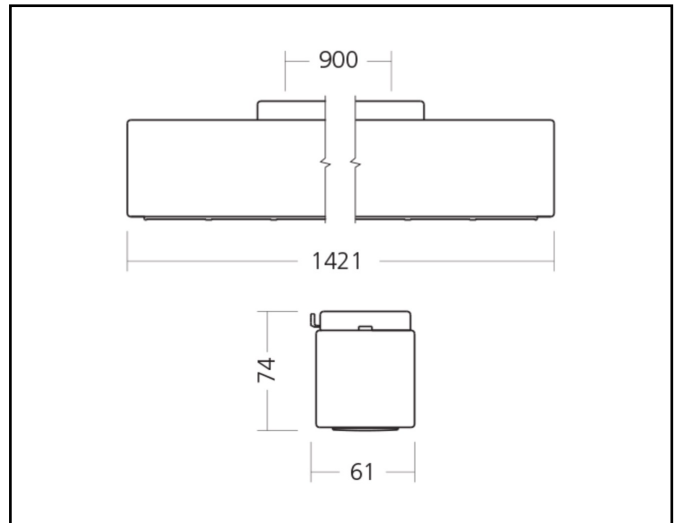

Product data sheet

Miline Uno Surfaced M

23W 3300lm 830 LWL

Description	Surface mounted lighting fixture
Dimensions (mm)	1141mm x 61mm x 74mm
Weight (kg)	2,800 kg
Housing	Steel sheet, painted
Colour	White (RAL 9003)
Optical system	Lenses 80° + white louvre
Lighting Distribution	Symmetric, 80°
Unified Glare Ratio	UGR 20
Colour temperature (K)	3000 K
CRI (Ra)	> 85
SCDM	3
Net lumen output (25°C)	3300 lm
Efficacy – LOR (lm/W)	143 lm/W
Power (driver incl.)	23 W
Driver	Driver incorporated DALI dimmable on request
IP	IP 20
IK	IK 02
Lifetime (hours)	100.000 hours L80 B10
Warranty	5 years
Origin	Slovakija
Norms	LVD 2006/95/EC EMC 2004/108/EC RoHS 2001/65/EC ISO 9001:2008

Marks

Product data sheet

Miline Uno Surfaced L

27W 4100lm 830 LWL

Description	Surface mounted lighting fixture
Dimensions (mm)	1421mm x 61mm x 74mm
Weight (kg)	3,300 kg
Housing	Steel sheet, painted
Colour	White (RAL 9003)
Optical system	Lenses 80° + white louvre
Lighting Distribution	Symmetric, 80°
Unified Glare Ratio	UGR 20
Colour temperature (K)	3000 K
CRI (Ra)	> 85
SCDM	3
Net lumen output (25°C)	4100 lm
Efficacy – LOR (lm/W)	152 lm/W
Power (driver incl.)	27 W
Driver	Driver incorporated DALI dimmable on request
IP	IP 20
IK	IK 02
Lifetime (hours)	100.000 hours L80 B10
Warranty	5 years
Origin	Slovakija
Norms	LVD 2006/95/EC EMC 2004/108/EC RoHS 2001/65/EC ISO 9001:2008