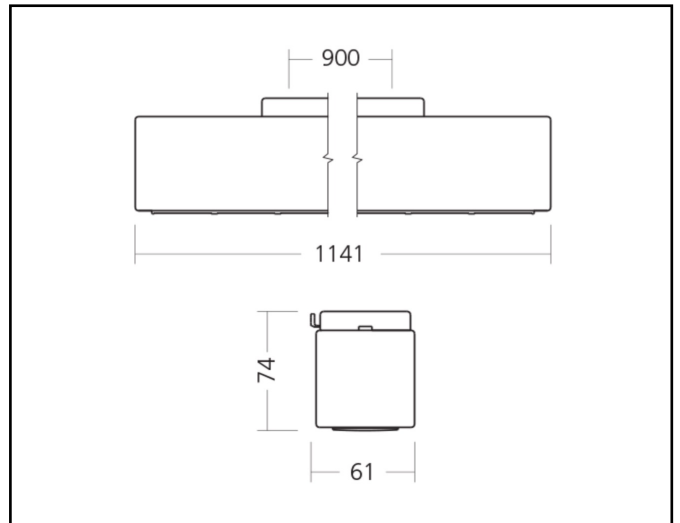

Product data sheet

Miline Uno Surfaced M

23W 3300lm 830 LWL

Description	Surface mounted lighting fixture
Dimensions (mm)	1141mm x 61mm x 74mm
Weight (kg)	2,800 kg
Housing	Steel sheet, painted
Colour	White (RAL 9003)
Optical system	Lenses 80° + white louvre
Lighting Distribution	Symmetric, 80°
Unified Glare Ratio	UGR 20
Colour temperature (K)	3000 K
CRI (Ra)	> 85
SCDM	3
Net lumen output (25°C)	3300 lm
Efficacy – LOR (lm/W)	143 lm/W
Power (driver incl.)	23 W
Driver	Driver incorporated DALI dimmable on request
IP	IP 20
IK	IK 02
Lifetime (hours)	100.000 hours L80 B10
Warranty	5 years
Origin	Slovakija
Norms	LVD 2006/95/EC EMC 2004/108/EC RoHS 2001/65/EC ISO 9001:2008

Marks

Product data sheet

Miline Uno Surfaced M

23W 3450lm 840 LWL

Description	Surface mounted lighting fixture
Dimensions (mm)	1141mm x 61mm x 74mm
Weight (kg)	2,800 kg
Housing	Steel sheet, painted
Colour	White (RAL 9003)
Optical system	Lenses 80° + white louvre
Lighting Distribution	Symmetric, 80°
Unified Glare Ratio	UGR 20
Colour temperature (K)	‘000 K
CRI (Ra)	> 85
SCDM	3
Net lumen output (25°C)	3450 lm
Efficacy – LOR (lm/W)	150 lm/W
Power (driver incl.)	23 W
Driver	Driver incorporated DALI dimmable on request
IP	IP 20
IK	IK 02
Lifetime (hours)	100.000 hours L80 B10
Warranty	5 years
Origin	Slovakija
Norms	LVD 2006/95/EC EMC 2004/108/EC RoHS 2001/65/EC ISO 9001:2008