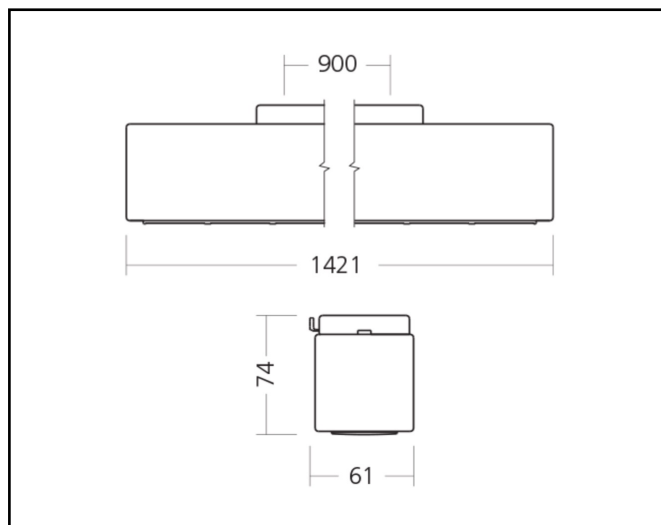

Product data sheet

Miline Uno Surfaced M

23W 3300lm 830 LWL

Description	Surface mounted lighting fixture
Dimensions (mm)	1141mm x 61mm x 74mm
Weight (kg)	2,800 kg
Housing	Steel sheet, painted
Colour	White (RAL 9003)
Optical system	Lenses 80° + white louvre
Lighting Distribution	Symmetric, 80°
Unified Glare Ratio	UGR 20
Colour temperature (K)	3000 K
CRI (Ra)	> 85
SCDM	3
Net lumen output (25°C)	3300 lm
Efficacy – LOR (lm/W)	143 lm/W
Power (driver incl.)	23 W
Driver	Driver incorporated DALI dimmable on request
IP	IP 20
IK	IK 02
Lifetime (hours)	100.000 hours L80 B10
Warranty	5 years
Origin	Slovakija
Norms	LVD 2006/95/EC EMC 2004/108/EC RoHS 2001/65/EC ISO 9001:2008

Marks

Product data sheet

Miline Uno Surfaced M

23W 3450lm 840 LWL

Description	Surface mounted lighting fixture
Dimensions (mm)	1141mm x 61mm x 74mm
Weight (kg)	2,800 kg
Housing	Steel sheet, painted
Colour	White (RAL 9003)
Optical system	Lenses 80° + white louvre
Lighting Distribution	Symmetric, 80°
Unified Glare Ratio	UGR 20
Colour temperature (K)	‘000 K
CRI (Ra)	> 85
SCDM	3
Net lumen output (25°C)	3450 lm
Efficacy – LOR (lm/W)	150 lm/W
Power (driver incl.)	23 W
Driver	Driver incorporated DALI dimmable on request
IP	IP 20
IK	IK 02
Lifetime (hours)	100.000 hours L80 B10
Warranty	5 years
Origin	Slovakija
Norms	LVD 2006/95/EC EMC 2004/108/EC RoHS 2001/65/EC ISO 9001:2008

Marks

Product data sheet

Miline Uno Surfaced L

38W 5800lm 840 LWL

Description Surface mounted lighting fixture

Dimensions (mm) 1421mm x 61mm x 74mm

Weight (kg) 3,300 kg

Housing Steel sheet, painted