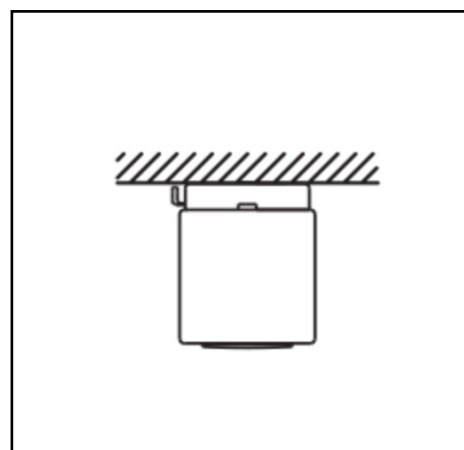

Product data sheet

Miline Uno Surfaced M

23W 3300lm 830 LWL

Description	Surface mounted lighting fixture
Dimensions (mm)	1141mm x 61mm x 74mm
Weight (kg)	2,800 kg
Housing	Steel sheet, painted
Colour	White (RAL 9003)
Optical system	Lenses 80° + white louvre
Lighting Distribution	Symmetric, 80°
Unified Glare Ratio	UGR 20
Colour temperature (K)	3000 K
CRI (Ra)	> 85
SCDM	3
Net lumen output (25°C)	3300 lm
Efficacy – LOR (lm/W)	143 lm/W
Power (driver incl.)	23 W
Driver	Driver incorporated DALI dimmable on request
IP	IP 20
IK	IK 02
Lifetime (hours)	100.000 hours L80 B10
Warranty	5 years
Origin	Slovakija
Norms	LVD 2006/95/EC EMC 2004/108/EC RoHS 2001/65/EC ISO 9001:2008

Marks

Product data sheet

Miline Uno Surfaced M

23W 3450lm 840 LWL

Description	Surface mounted lighting fixture
Dimensions (mm)	1141mm x 61mm x 74mm
Weight (kg)	2,800 kg
Housing	Steel sheet, painted
Colour	White (RAL 9003)
Optical system	Lenses 80° + white louvre
Lighting Distribution	Symmetric, 80°
Unified Glare Ratio	UGR 20
Colour temperature (K)	‘000 K
CRI (Ra)	> 85
SCDM	3
Net lumen output (25°C)	3450 lm
Efficacy – LOR (lm/W)	150 lm/W
Power (driver incl.)	23 W
Driver	Driver incorporated DALI dimmable on request
IP	IP 20
IK	IK 02
Lifetime (hours)	100.000 hours L80 B10
Warranty	5 years
Origin	Slovakija
Norms	LVD 2006/95/EC EMC 2004/108/EC RoHS 2001/65/EC ISO 9001:2008