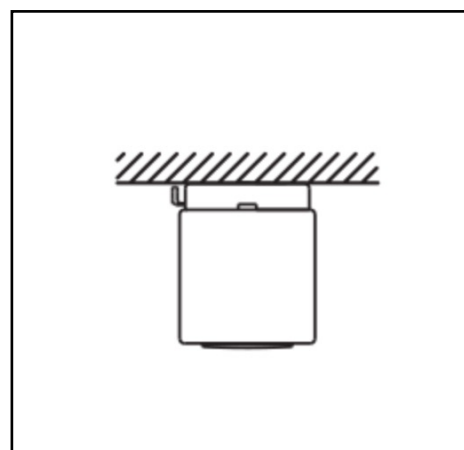

All specifications, descriptions and images are purely informative, not binding and subject to errors and changes

Euro-Luce Light Engineering
Ballingsweg 25 – 9620 Zottegem
info@euro-luce.be
www.euro-luce.be
Tel 0032 54 55 71 10