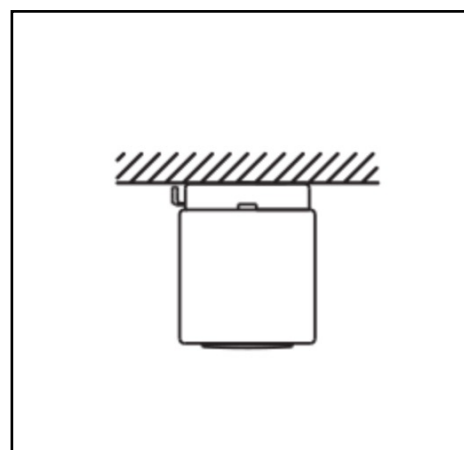

Marks

Product data sheet

Miline Uno Surfaced M

23W 3450lm 840 LWL

Description	Surface mounted lighting fixture
Dimensions (mm)	1141mm x 61mm x 74mm
Weight (kg)	2,800 kg
Housing	Steel sheet, painted
Colour	White (RAL 9003)
Optical system	Lenses 80° + white louvre
Lighting Distribution	Symmetric, 80°
Unified Glare Ratio	UGR 20
Colour temperature (K)	‘000 K
CRI (Ra)	> 85
SCDM	3
Net lumen output (25°C)	3450 lm
Efficacy – LOR (lm/W)	150 lm/W
Power (driver incl.)	23 W
Driver	Driver incorporated DALI dimmable on request
IP	IP 20
IK	IK 02
Lifetime (hours)	100.000 hours L80 B10
Warranty	5 years
Origin	Slovakija
Norms	LVD 2006/95/EC EMC 2004/108/EC RoHS 2001/65/EC ISO 9001:2008

Marks

Product data sheet

Miline Uno Surfaced M

31W 4350lm 830 LWL

Description	Surface mounted lighting fixture
Dimensions (mm)	1141mm x 61mm x 74mm
Weight (kg)	2,800 kg
Housing	Steel sheet, painted
Colour	White (RAL 9003)
Optical system	Lenses 80° + white louvre
Lighting Distribution	Symmetric, 80°
Unified Glare Ratio	UGR 20
Colour temperature (K)	3000 K
CRI (Ra)	> 85
SCDM	3
Net lumen output (25°C)	4350 lm
Efficacy – LOR (lm/W)	140 lm/W
Power (driver incl.)	31 W
Driver	Driver incorporated DALI dimmable on request
IP	IP 20
IK	IK 02
Lifetime (hours)	100.000 hours L80 B10
Warranty	5 years
Origin	Slovakija
Norms	LVD 2006/95/EC EMC 2004/108/EC RoHS 2001/65/EC ISO 9001:2008