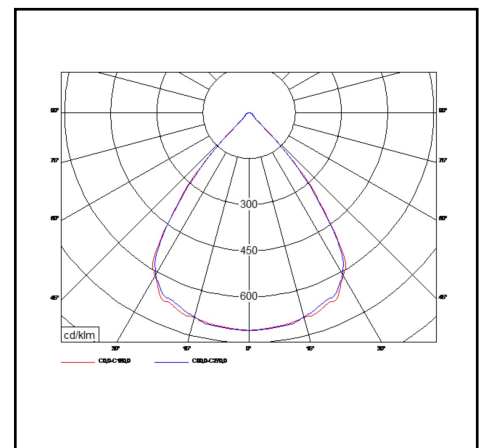

Product data sheet

Miline Uno Surfaced M

23W 3300lm 830 LWL

Description	Surface mounted lighting fixture
Dimensions (mm)	1141mm x 61mm x 74mm
Weight (kg)	2,800 kg
Housing	Steel sheet, painted
Colour	White (RAL 9003)
Optical system	Lenses 80° + white louvre
Lighting Distribution	Symmetric, 80°
Unified Glare Ratio	UGR 20
Colour temperature (K)	3000 K
CRI (Ra)	> 85
SCDM	3
Net lumen output (25°C)	3300 lm
Efficacy – LOR (lm/W)	143 lm/W
Power (driver incl.)	23 W
Driver	Driver incorporated DALI dimmable on request
IP	IP 20
IK	IK 02
Lifetime (hours)	100.000 hours L80 B10
Warranty	5 years
Origin	Slovakija
Norms	LVD 2006/95/EC EMC 2004/108/EC RoHS 2001/65/EC ISO 9001:2008

Marks

Product data sheet

Miline Uno Surfaced L

38W 5500lm 830 LWL

Description	Surface mounted lighting fixture
Dimensions (mm)	1421mm x 61mm x 74mm
Weight (kg)	3,300 kg
Housing	Steel sheet, painted
Colour	White (RAL 9003)
Optical system	Lenses 80° + white louvre
Lighting Distribution	Symmetric, 80°
Unified Glare Ratio	UGR 20
Colour temperature (K)	3000 K
CRI (Ra)	> 85
SCDM	3
Net lumen output (25°C)	5500 lm
Efficacy – LOR (lm/W)	145 lm/W
Power (driver incl.)	38 W
Driver	Driver incorporated DALI dimmable on request
IP	IP 20
IK	IK 02
Lifetime (hours)	100.000 hours L80 B10
Warranty	5 years
Origin	Slovakija
Norms	LVD 2006/95/EC EMC 2004/108/EC RoHS 2001/65/EC ISO 9001:2008