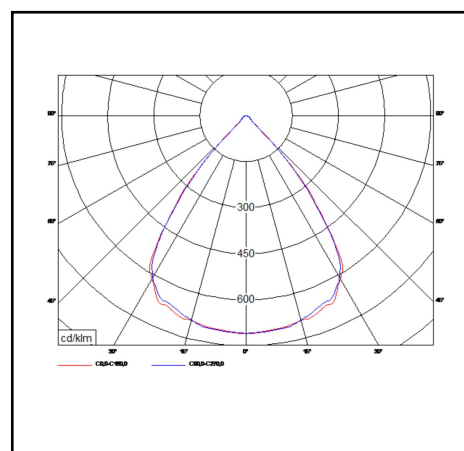

All specifications, descriptions and images are purely informative, not binding and subject to errors and changes

Euro-Luce Light Engineering
Ballingsweg 25 – 9620 Zottegem
info@euro-luce.be
www.euro-luce.be
Tel 0032 54 55 71 10