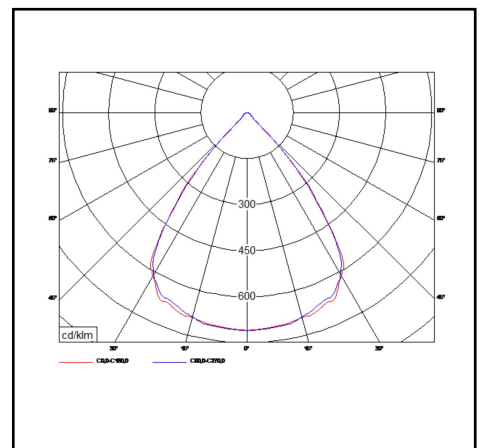

Product data sheet

Miline Uno Surfaced M

23W 3300lm 830 LWL

Description	Surface mounted lighting fixture
Dimensions (mm)	1141mm x 61mm x 74mm
Weight (kg)	2,800 kg
Housing	Steel sheet, painted
Colour	White (RAL 9003)
Optical system	Lenses 80° + white louvre
Lighting Distribution	Symmetric, 80°
Unified Glare Ratio	UGR 20
Colour temperature (K)	3000 K
CRI (Ra)	> 85
SCDM	3
Net lumen output (25°C)	3300 lm
Efficacy – LOR (lm/W)	143 lm/W
Power (driver incl.)	23 W
Driver	Driver incorporated DALI dimmable on request
IP	IP 20
IK	IK 02
Lifetime (hours)	100.000 hours L80 B10
Warranty	5 years
Origin	Slovakija
Norms	LVD 2006/95/EC EMC 2004/108/EC RoHS 2001/65/EC ISO 9001:2008

Marks

Product data sheet

Miline Uno Surfaced L

27W 4100lm 830 LWL

Description	Surface mounted lighting fixture
Dimensions (mm)	1421mm x 61mm x 74mm
Weight (kg)	3,300 kg
Housing	Steel sheet, painted
Colour	White (RAL 9003)
Optical system	Lenses 80° + white louvre
Lighting Distribution	Symmetric, 80°
Unified Glare Ratio	UGR 20
Colour temperature (K)	3000 K
CRI (Ra)	> 85
SCDM	3
Net lumen output (25°C)	4100 lm
Efficacy – LOR (lm/W)	152 lm/W
Power (driver incl.)	27 W
Driver	Driver incorporated DALI dimmable on request
IP	IP 20
IK	IK 02
Lifetime (hours)	100.000 hours L80 B10
Warranty	5 years
Origin	Slovakija
Norms	LVD 2006/95/EC EMC 2004/108/EC RoHS 2001/65/EC ISO 9001:2008