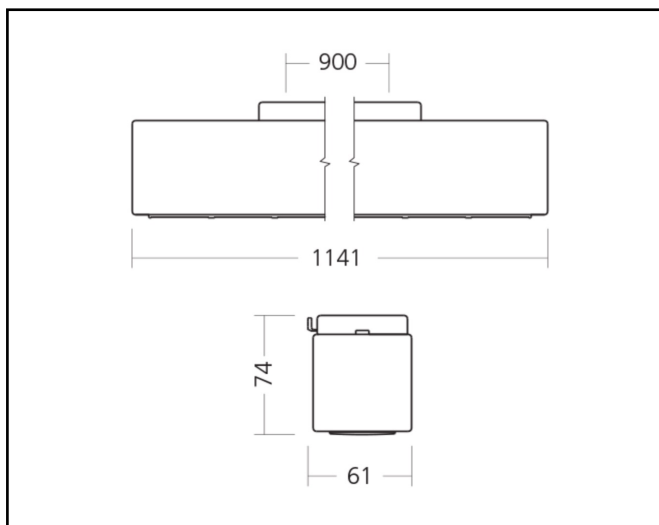

Product data sheet

Miline Uno Surfaced M

23W 3300lm 830 LWL

Description	Surface mounted lighting fixture
Dimensions (mm)	1141mm x 61mm x 74mm
Weight (kg)	2,800 kg
Housing	Steel sheet, painted
Colour	White (RAL 9003)
Optical system	Lenses 80° + white louvre
Lighting Distribution	Symmetric, 80°
Unified Glare Ratio	UGR 20
Colour temperature (K)	3000 K
CRI (Ra)	> 85
SCDM	3
Net lumen output (25°C)	3300 lm
Efficacy – LOR (lm/W)	143 lm/W
Power (driver incl.)	23 W
Driver	Driver incorporated DALI dimmable on request
IP	IP 20
IK	IK 02
Lifetime (hours)	100.000 hours L80 B10
Warranty	5 years
Origin	Slovakija
Norms	LVD 2006/95/EC EMC 2004/108/EC RoHS 2001/65/EC ISO 9001:2008

Marks

Product data sheet

Miline Uno Surfaced M

31W 4100lm 830 LBL

Description	Surface mounted lighting fixture
Dimensions (mm)	1141mm x 61mm x 74mm
Weight (kg)	2,800 kg
Housing	Steel sheet, painted
Colour	White (RAL 9003)
Optical system	Lenses 80° + black louvre
Lighting Distribution	Symmetric, 80°
Unified Glare Ratio	UGR 20
Colour temperature (K)	3000 K
CRI (Ra)	> 85
SCDM	3
Net lumen output (25°C)	4100 lm
Efficacy – LOR (lm/W)	132 lm/W
Power (driver incl.)	31 W
Driver	Driver incorporated DALI dimmable on request
IP	IP 20
IK	IK 02
Lifetime (hours)	100.000 hours L80 B10
Warranty	5 years
Origin	Slovakija
Norms	LVD 2006/95/EC EMC 2004/108/EC RoHS 2001/65/EC ISO 9001:2008