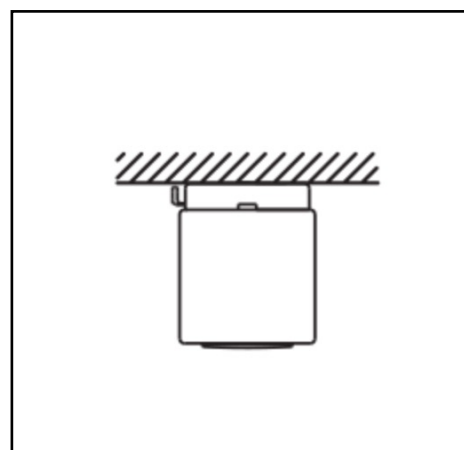

Marks

Product data sheet

Miline Uno Surfaced M

23W 3250lm 840 LBL

Description	Surface mounted lighting fixture
Dimensions (mm)	1141mm x 61mm x 74mm
Weight (kg)	2,800 kg
Housing	Steel sheet, painted
Colour	White (RAL 9003)
Optical system	Lenses 80° + black louvre
Lighting Distribution	Symmetric, 80°
Unified Glare Ratio	UGR 20
Colour temperature (K)	4000 K
CRI (Ra)	> 85
SCDM	3
Net lumen output (25°C)	3250 lm
Efficacy – LOR (lm/W)	141 lm/W
Power (driver incl.)	23 W
Driver	Driver incorporated DALI dimmable on request
IP	IP 20
IK	IK 02
Lifetime (hours)	100.000 hours L80 B10
Warranty	5 years
Origin	Slovakija
Norms	LVD 2006/95/EC EMC 2004/108/EC RoHS 2001/65/EC ISO 9001:2008