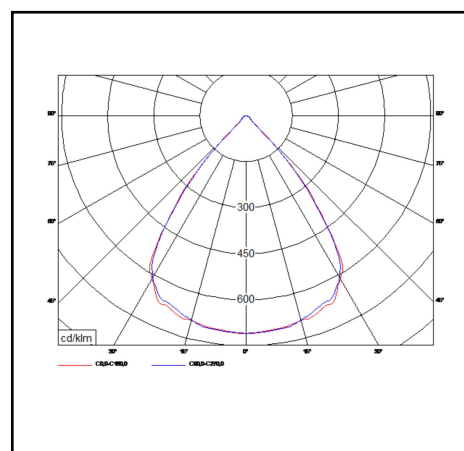

Product data sheet

Miline Uno Surfaced M

23W 3300lm 830 LWL

Description	Surface mounted lighting fixture
Dimensions (mm)	1141mm x 61mm x 74mm
Weight (kg)	2,800 kg
Housing	Steel sheet, painted
Colour	White (RAL 9003)
Optical system	Lenses 80° + white louvre
Lighting Distribution	Symmetric, 80°
Unified Glare Ratio	UGR 20
Colour temperature (K)	3000 K
CRI (Ra)	> 85
SCDM	3
Net lumen output (25°C)	3300 lm
Efficacy – LOR (lm/W)	143 lm/W
Power (driver incl.)	23 W
Driver	Driver incorporated DALI dimmable on request
IP	IP 20
IK	IK 02
Lifetime (hours)	100.000 hours L80 B10
Warranty	5 years
Origin	Slovakija
Norms	LVD 2006/95/EC EMC 2004/108/EC RoHS 2001/65/EC ISO 9001:2008

Marks

Product data sheet

Miline Uno Surfaced L

27W 4300lm 840 LWL

Description	Surface mounted lighting fixture
Dimensions (mm)	1421mm x 61mm x 74mm
Weight (kg)	3,300 kg
Housing	Steel sheet, painted
Colour	White (RAL 9003)
Optical system	Lenses 80° + white louvre
Lighting Distribution	Symmetric, 80°
Unified Glare Ratio	UGR 20
Colour temperature (K)	4000 K
CRI (Ra)	> 85
SCDM	3
Net lumen output (25°C)	4300 lm
Efficacy – LOR (lm/W)	159 lm/W
Power (driver incl.)	27 W
Driver	Driver incorporated DALI dimmable on request
IP	IP 20
IK	IK 02
Lifetime (hours)	100.000 hours L80 B10
Warranty	5 years
Origin	Slovakija
Norms	LVD 2006/95/EC EMC 2004/108/EC RoHS 2001/65/EC ISO 9001:2008