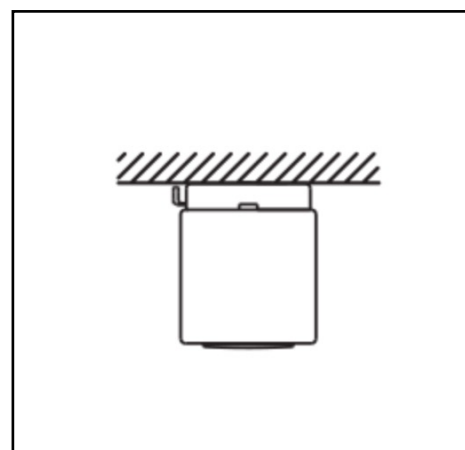

All specifications, descriptions and images are purely informative, not binding and subject to errors and changes

Euro-Luce Light Engineering
Ballingsweg 25 – 9620 Zottegem
info@euro-luce.be
www.euro-luce.be
Tel 0032 54 55 71 10