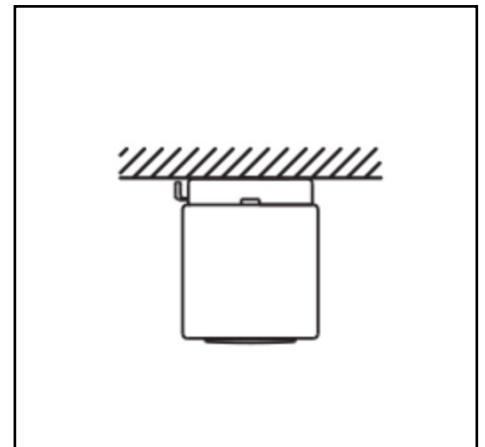

Marks

Product data sheet

Miline Uno Surfaced L

38W 5500lm 830 LWL

Description	Surface mounted lighting fixture
Dimensions (mm)	1421mm x 61mm x 74mm
Weight (kg)	3,300 kg
Housing	Steel sheet, painted
Colour	White (RAL 9003)
Optical system	Lenses 80° + white louvre
Lighting Distribution	Symmetric, 80°
Unified Glare Ratio	UGR 20
Colour temperature (K)	3000 K
CRI (Ra)	> 85
SCDM	3
Net lumen output (25°C)	5500 lm
Efficacy – LOR (lm/W)	145 lm/W
Power (driver incl.)	38 W
Driver	Driver incorporated DALI dimmable on request
IP	IP 20
IK	IK 02
Lifetime (hours)	100.000 hours L80 B10
Warranty	5 years
Origin	Slovakija
Norms	LVD 2006/95/EC EMC 2004/108/EC RoHS 2001/65/EC ISO 9001:2008