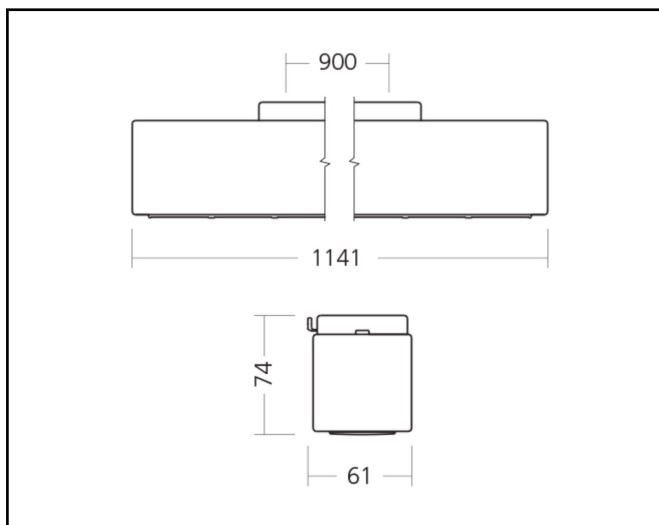

Marks

Product data sheet

Miline Uno Surfaced M

23W 3450lm 840 LWL

Description	Surface mounted lighting fixture
Dimensions (mm)	1141mm x 61mm x 74mm
Weight (kg)	2,800 kg
Housing	Steel sheet, painted
Colour	White (RAL 9003)
Optical system	Lenses 80° + white louvre
Lighting Distribution	Symmetric, 80°
Unified Glare Ratio	UGR 20
Colour temperature (K)	‘000 K
CRI (Ra)	> 85
SCDM	3
Net lumen output (25°C)	3450 lm
Efficacy – LOR (lm/W)	150 lm/W
Power (driver incl.)	23 W
Driver	Driver incorporated DALI dimmable on request
IP	IP 20
IK	IK 02
Lifetime (hours)	100.000 hours L80 B10
Warranty	5 years
Origin	Slovakija
Norms	LVD 2006/95/EC EMC 2004/108/EC RoHS 2001/65/EC ISO 9001:2008

Marks

Product data sheet

Miline Uno Surfaced M

23W 3250lm 840 LBL

Description	Surface mounted lighting fixture
Dimensions (mm)	1141mm x 61mm x 74mm
Weight (kg)	2,800 kg
Housing	Steel sheet, painted
Colour	White (RAL 9003)
Optical system	Lenses 80° + black louvre
Lighting Distribution	Symmetric, 80°
Unified Glare Ratio	UGR 20
Colour temperature (K)	4000 K
CRI (Ra)	> 85
SCDM	3
Net lumen output (25°C)	3250 lm
Efficacy – LOR (lm/W)	141 lm/W
Power (driver incl.)	23 W
Driver	Driver incorporated DALI dimmable on request
IP	IP 20
IK	IK 02
Lifetime (hours)	100.000 hours L80 B10
Warranty	5 years
Origin	Slovakija
Norms	LVD 2006/95/EC EMC 2004/108/EC RoHS 2001/65/EC ISO 9001:2008