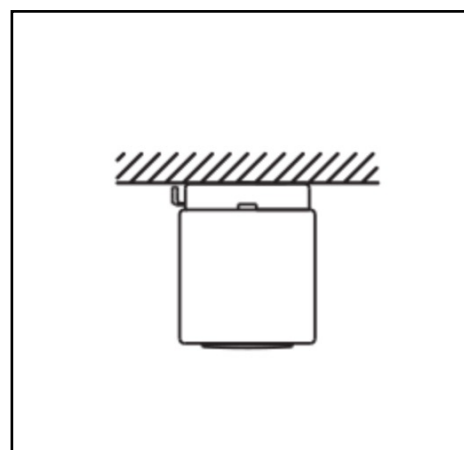

Marks

Product data sheet

Miline Uno Surfaced L

27W 4300lm 840 LWL

Description	Surface mounted lighting fixture
Dimensions (mm)	1421mm x 61mm x 74mm
Weight (kg)	3,300 kg
Housing	Steel sheet, painted
Colour	White (RAL 9003)
Optical system	Lenses 80° + white louvre
Lighting Distribution	Symmetric, 80°
Unified Glare Ratio	UGR 20
Colour temperature (K)	4000 K
CRI (Ra)	> 85
SCDM	3
Net lumen output (25°C)	4300 lm
Efficacy – LOR (lm/W)	159 lm/W
Power (driver incl.)	27 W
Driver	Driver incorporated DALI dimmable on request
IP	IP 20
IK	IK 02
Lifetime (hours)	100.000 hours L80 B10
Warranty	5 years
Origin	Slovakija
Norms	LVD 2006/95/EC EMC 2004/108/EC RoHS 2001/65/EC ISO 9001:2008