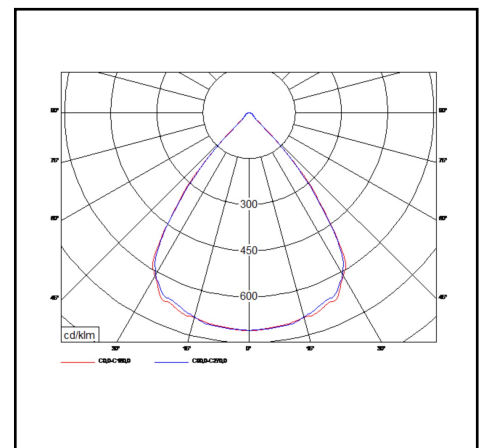

Product data sheet

Miline Uno Surfaced M

23W 3300lm 830 LWL

Description	Surface mounted lighting fixture
Dimensions (mm)	1141mm x 61mm x 74mm
Weight (kg)	2,800 kg
Housing	Steel sheet, painted
Colour	White (RAL 9003)
Optical system	Lenses 80° + white louvre
Lighting Distribution	Symmetric, 80°
Unified Glare Ratio	UGR 20
Colour temperature (K)	3000 K
CRI (Ra)	> 85
SCDM	3
Net lumen output (25°C)	3300 lm
Efficacy – LOR (lm/W)	143 lm/W
Power (driver incl.)	23 W
Driver	Driver incorporated DALI dimmable on request
IP	IP 20
IK	IK 02
Lifetime (hours)	100.000 hours L80 B10
Warranty	5 years
Origin	Slovakija
Norms	LVD 2006/95/EC EMC 2004/108/EC RoHS 2001/65/EC ISO 9001:2008

Marks

Product data sheet

Miline Uno Surfaced M

23W 3450lm 840 LWL

Description	Surface mounted lighting fixture
Dimensions (mm)	1141mm x 61mm x 74mm
Weight (kg)	2,800 kg
Housing	Steel sheet, painted
Colour	White (RAL 9003)
Optical system	Lenses 80° + white louvre
Lighting Distribution	Symmetric, 80°
Unified Glare Ratio	UGR 20
Colour temperature (K)	‘000 K
CRI (Ra)	> 85
SCDM	3
Net lumen output (25°C)	3450 lm
Efficacy – LOR (lm/W)	150 lm/W
Power (driver incl.)	23 W
Driver	Driver incorporated DALI dimmable on request
IP	IP 20
IK	IK 02
Lifetime (hours)	100.000 hours L80 B10
Warranty	5 years
Origin	Slovakija
Norms	LVD 2006/95/EC EMC 2004/108/EC RoHS 2001/65/EC ISO 9001:2008