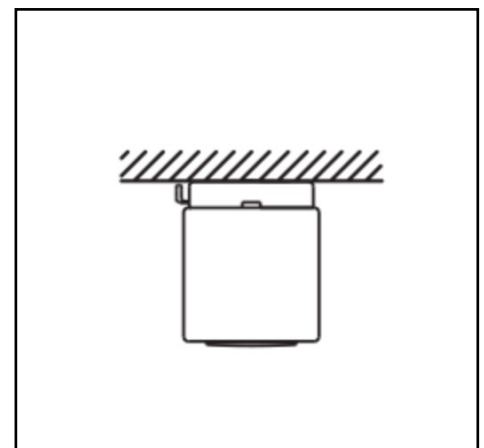

Marks

Product data sheet

Miline Uno Surfaced M

31W 4350lm 830 LWL

Description	Surface mounted lighting fixture
Dimensions (mm)	1141mm x 61mm x 74mm
Weight (kg)	2,800 kg
Housing	Steel sheet, painted
Colour	White (RAL 9003)
Optical system	Lenses 80° + white louvre
Lighting Distribution	Symmetric, 80°
Unified Glare Ratio	UGR 20
Colour temperature (K)	3000 K
CRI (Ra)	> 85
SCDM	3
Net lumen output (25°C)	4350 lm
Efficacy – LOR (lm/W)	140 lm/W
Power (driver incl.)	31 W
Driver	Driver incorporated DALI dimmable on request
IP	IP 20
IK	IK 02
Lifetime (hours)	100.000 hours L80 B10
Warranty	5 years
Origin	Slovakija
Norms	LVD 2006/95/EC EMC 2004/108/EC RoHS 2001/65/EC ISO 9001:2008

Marks

Product data sheet

Miline Uno Surfaced M

31W 4500lm 840 LWL

Description	Surface mounted lighting fixture
Dimensions (mm)	1141mm x 61mm x 74mm
Weight (kg)	2,800 kg
Housing	Steel sheet, painted
Colour	White (RAL 9003)
Optical system	Lenses 80° + white louvre
Lighting Distribution	Symmetric, 80°
Unified Glare Ratio	UGR 20
Colour temperature (K)	4000 K
CRI (Ra)	> 85
SCDM	3
Net lumen output (25°C)	4500 lm
Efficacy – LOR (lm/W)	145 lm/W
Power (driver incl.)	31 W
Driver	Driver incorporated DALI dimmable on request
IP	IP 20
IK	IK 02
Lifetime (hours)	100.000 hours L80 B10
Warranty	5 years
Origin	Slovakija
Norms	LVD 2006/95/EC EMC 2004/108/EC RoHS 2001/65/EC ISO 9001:2008