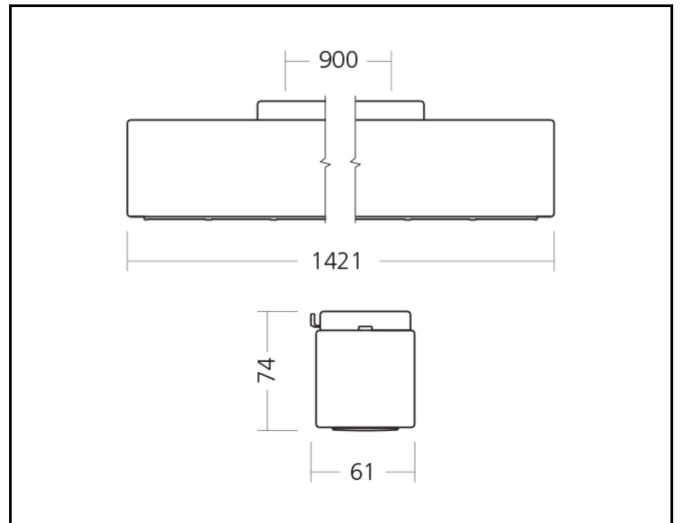

Product data sheet

Miline Uno Surfaced M

23W 3300lm 830 LWL

Description	Surface mounted lighting fixture
Dimensions (mm)	1141mm x 61mm x 74mm
Weight (kg)	2,800 kg
Housing	Steel sheet, painted
Colour	White (RAL 9003)
Optical system	Lenses 80° + white louvre
Lighting Distribution	Symmetric, 80°
Unified Glare Ratio	UGR 20
Colour temperature (K)	3000 K
CRI (Ra)	> 85
SCDM	3
Net lumen output (25°C)	3300 lm
Efficacy – LOR (lm/W)	143 lm/W
Power (driver incl.)	23 W
Driver	Driver incorporated DALI dimmable on request
IP	IP 20
IK	IK 02
Lifetime (hours)	100.000 hours L80 B10
Warranty	5 years
Origin	Slovakija
Norms	LVD 2006/95/EC EMC 2004/108/EC RoHS 2001/65/EC ISO 9001:2008

Marks

Product data sheet

Miline Uno Surfaced L

38W 5500lm 830 LWL

Description	Surface mounted lighting fixture
Dimensions (mm)	1421mm x 61mm x 74mm
Weight (kg)	3,300 kg
Housing	Steel sheet, painted
Colour	White (RAL 9003)
Optical system	Lenses 80° + white louvre
Lighting Distribution	Symmetric, 80°
Unified Glare Ratio	UGR 20
Colour temperature (K)	3000 K
CRI (Ra)	> 85
SCDM	3
Net lumen output (25°C)	5500 lm
Efficacy – LOR (lm/W)	145 lm/W
Power (driver incl.)	38 W
Driver	Driver incorporated DALI dimmable on request
IP	IP 20
IK	IK 02
Lifetime (hours)	100.000 hours L80 B10
Warranty	5 years
Origin	Slovakija
Norms	LVD 2006/95/EC EMC 2004/108/EC RoHS 2001/65/EC ISO 9001:2008

Marks

Product data sheet

Miline Uno Surfaced L

38W 5800lm 840 LWL

Description Surface mounted lighting fixture

Dimensions (mm) 1421mm x 61mm x 74mm

Weight (kg) 3,300 kg

Housing Steel sheet, painted