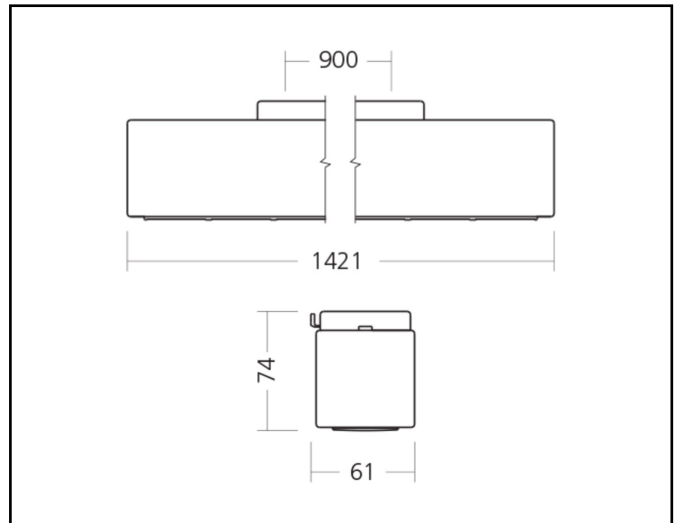

Product data sheet

Miline Uno Surfaced L

27W 3900lm 830 LBL

Description	Surface mounted lighting fixture
Dimensions (mm)	1421mm x 61mm x 74mm
Weight (kg)	3,200 kg
Housing	Steel sheet, painted
Colour	White (RAL 9003)
Optical system	Lenses 80° + black louvre
Lighting Distribution	Symmetric, 80°
Unified Glare Ratio	UGR 20
Colour temperature (K)	3000 K
CRI (Ra)	> 85
SCDM	3
Net lumen output (25°C)	3900 lm
Efficacy – LOR (lm/W)	144 lm/W
Power (driver incl.)	27 W
Driver	Driver incorporated DALI dimmable on request
IP	IP 20
IK	IK 02
Lifetime (hours)	100.000 hours L80 B10
Warranty	5 years
Origin	Slovakija
Norms	LVD 2006/95/EC EMC 2004/108/EC RoHS 2001/65/EC ISO 9001:2008