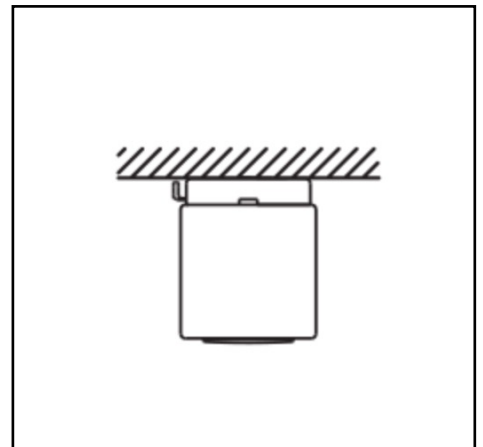

Marks

Product data sheet

Miline Uno Surfaced L

27W 4100lm 830 LWL

Description	Surface mounted lighting fixture
Dimensions (mm)	1421mm x 61mm x 74mm
Weight (kg)	3,300 kg
Housing	Steel sheet, painted
Colour	White (RAL 9003)
Optical system	Lenses 80° + white louvre
Lighting Distribution	Symmetric, 80°
Unified Glare Ratio	UGR 20
Colour temperature (K)	3000 K
CRI (Ra)	> 85
SCDM	3
Net lumen output (25°C)	4100 lm
Efficacy – LOR (lm/W)	152 lm/W
Power (driver incl.)	27 W
Driver	Driver incorporated DALI dimmable on request
IP	IP 20
IK	IK 02
Lifetime (hours)	100.000 hours L80 B10
Warranty	5 years
Origin	Slovakija
Norms	LVD 2006/95/EC EMC 2004/108/EC RoHS 2001/65/EC ISO 9001:2008