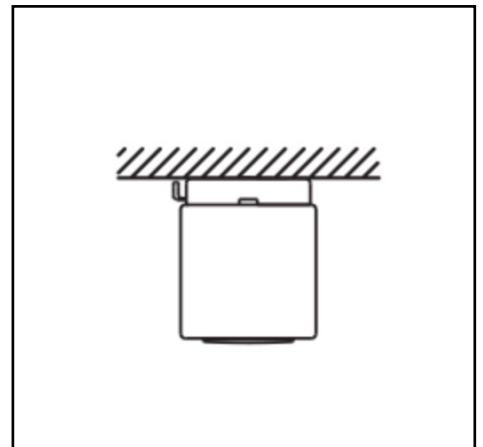

Marks

Product data sheet

Miline Uno Surfaced M

31W 4300lm 840 LBL

Description	Surface mounted lighting fixture
Dimensions (mm)	1141mm x 61mm x 74mm
Weight (kg)	2,800 kg
Housing	Steel sheet, painted
Colour	White (RAL 9003)
Optical system	Lenses 80° + black louvre
Lighting Distribution	Symmetric, 80°
Unified Glare Ratio	UGR 20
Colour temperature (K)	4000 K
CRI (Ra)	> 85
SCDM	3
Net lumen output (25°C)	4300 lm
Efficacy – LOR (lm/W)	139 lm/W
Power (driver incl.)	31 W
Driver	Driver incorporated DALI dimmable on request
IP	IP 20
IK	IK 02
Lifetime (hours)	100.000 hours L80 B10
Warranty	5 years
Origin	Slovakija
Norms	LVD 2006/95/EC EMC 2004/108/EC RoHS 2001/65/EC ISO 9001:2008