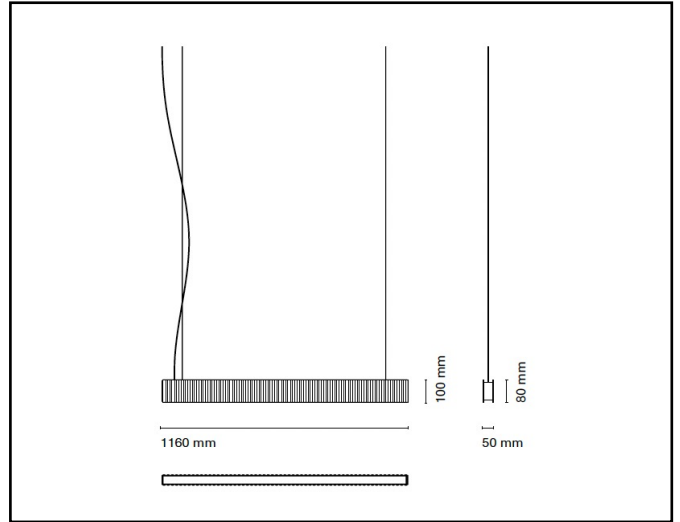

## DUNE 1200

26W 3082lm 3000K Silk Grey

<b>Description</b>	General linear lighting, suspended
<b>Dimensions (mm)</b>	1160mm x 80mm x 50mm
<b>Weight (kg)</b>	2,400 kg
<b>Housing</b>	Extruded aluminium
<b>Colour</b>	Silk Grey (RAL 7044)
<b>Optical system</b>	Opal cover
<b>Lighting Distribution</b>	110°
<b>Unified Glare Ratio</b>	<22
<b>Colour temperature (K)</b>	3000K
<b>CRI (Ra)</b>	90
<b>SCDM</b>	3
<b>Net lumen output (25°C)</b>	3082lm
<b>Efficacy – LOR (lm/W)</b>	118 lm/W
<b>Power (driver incl.)</b>	26W
<b>Driver</b>	Built-in
<b>IP</b>	20
<b>IK</b>	IK 02
<b>Lifetime (hours)</b>	50.000h L80 B20
<b>Warranty</b>	5 years
<b>Origin</b>	Spain
<b>Norms</b>	