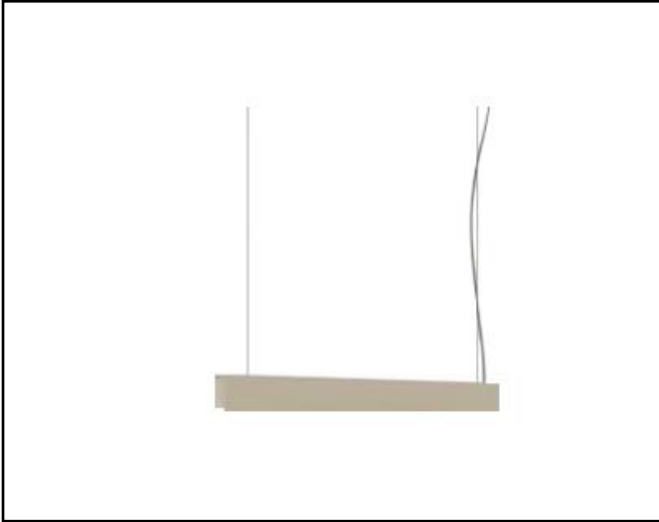

## DUNE 1200

26W 3082lm 3000K Silk Grey

<b>Description</b>	General linear lighting, suspended
<b>Dimensions (mm)</b>	1160mm x 80mm x 50mm
<b>Weight (kg)</b>	2,400 kg
<b>Housing</b>	Extruded aluminium
<b>Colour</b>	Silk Grey (RAL 7044)
<b>Optical system</b>	Opal cover
<b>Lighting Distribution</b>	110°
<b>Unified Glare Ratio</b>	<22
<b>Colour temperature (K)</b>	3000K
<b>CRI (Ra)</b>	90
<b>SCDM</b>	3
<b>Net lumen output (25°C)</b>	3082lm
<b>Efficacy – LOR (lm/W)</b>	118 lm/W
<b>Power (driver incl.)</b>	26W
<b>Driver</b>	Built-in
<b>IP</b>	20
<b>IK</b>	IK 02
<b>Lifetime (hours)</b>	50.000h L80 B20
<b>Warranty</b>	5 years
<b>Origin</b>	Spain
<b>Norms</b>	