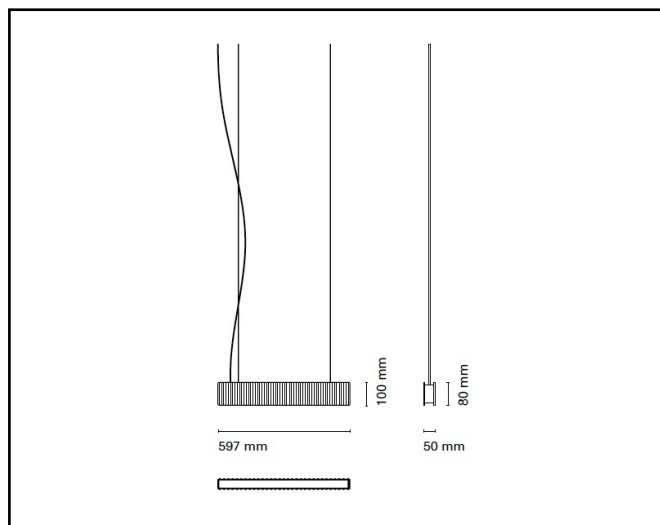

Product data sheet

DUNE 600

13W 1541lm 3000K Coral Red

Description General linear lighting, suspended

Dimensions (mm) 597mm x 80mm x 50mm

Weight (kg) 1,200 kg

Housing Extruded aluminium

Colour Coral Red (RAL 3016)

Optical system Opal cover

Lighting Distribution 110°

Unified Glare Ratio <22

Colour temperature (K) 3000K

CRI (Ra) 90

SCDM 3

Net lumen output (25°C) 1541lm

Efficacy – LOR (lm/W) 118 lm/W