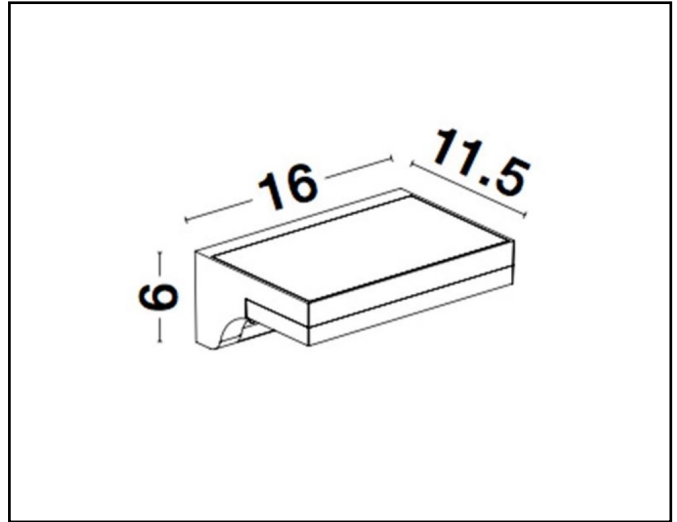

Product data sheet

Dyn

1,5W – 152lm – 3000K – Solar – Motion sensor

Description	Dimmable wall fixture, rechargeable via integrated solar panel. Motion sensor integrated.
Dimensions (mm)	60mm x 160mm x 115mm
Weight (kg)	1,200 kg
Housing	aluminium
Colour	Anthracite
Optical system	indirect
Lighting Distribution	Opal Diffuser, 110°
Unified Glare Ratio	22
Colour temperature (K)	3000K
CRI (Ra)	80
SCDM	3
Net lumen output (25°C)	152lm
Efficacy – LOR (lm/W)	101lm/W
Power (driver incl.)	1,5W
Driver	230V
IP	IP 65
IK	IK 02
Lifetime (hours)	Batteries – rechargeable via solar energy
Warranty	2 years
Origin	Greece
Norms	LVD 2006/95/EC EMC 2004/108/EC RoHS 2001/65/EC